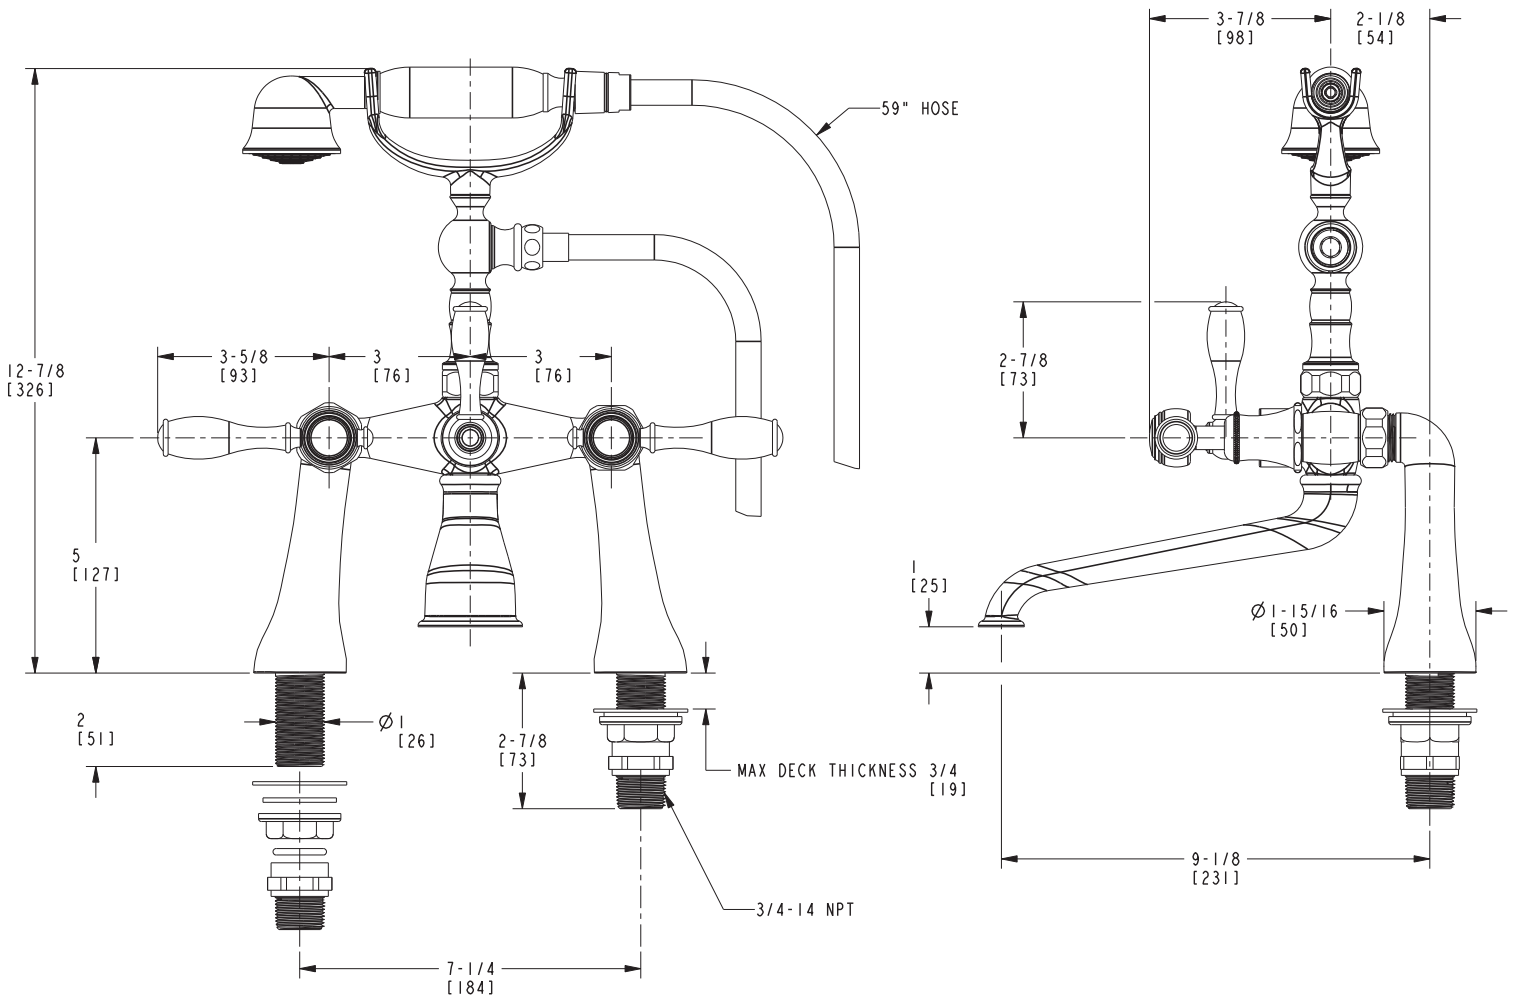

### Features

- Solid brass construction
- Quarter-turn washerless ceramic disc valve cartridges
- ADA compliant traditional lever handles with lever diverter
- 3/4" NPT hot and cold inlet fittings
- 9-1/8" (23.2 cm) tub spout reach from inlet fittings (c-c)
- 2" (5.1 cm) handshower diameter
- 1.8 gallons (6.7 liters) per minute handshower maximum flow rate
- For deck-mounted configurations

### Product Specification: Add "Color / Finish" suffix to Model number, below.

The Exposed Tub and Handshower Set shall be made of solid brass construction and incorporate quarter-turn washerless ceramic disc valve cartridges. Exposed Tub and Handshower Set shall incorporate a lever diverter and ADA compliant lever handles. Product shall be designed for deck-mounted configurations. Product shall have a 9-1/8" (23.2 cm) tub spout reach (c-c) and 3/4" NPT deck-mounted hot/cold inlet fittings. Product shall feature a solid brass handshower having a diameter of 2" (5.1 cm) and a 1.8 gallons (6.7 liters) per minute maximum flow rate. Exposed Tub and Handshower Set shall be Newport Brass Model 1770-4273/\_\_\_\_\_.

## PRODUCT DIMENSIONS *(Units are in inches)*

### Victoria Tub and Handshower Set 1730-4273