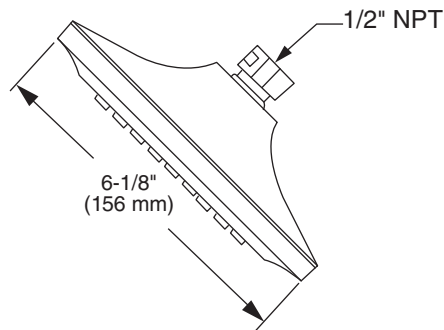

**MODEL NUMBER:**

□ 1660.509 Townsend Water-Saving Showerhead

**GENERAL DESCRIPTION:**

Single function showerhead. Full spray pattern. Brass ball joint. Easy clean spray nozzles. 1.75 gpm / 6.8 L/min. maximum flow rate.

**SUGGESTED SPECIFICATION**

Showerhead shall save 30% in water usage. Showerhead shall have 1 spray pattern and brass ball joint. Fitting shall be American Standard Model # 1660.509.\_\_\_\_.

**CODES AND STANDARDS**