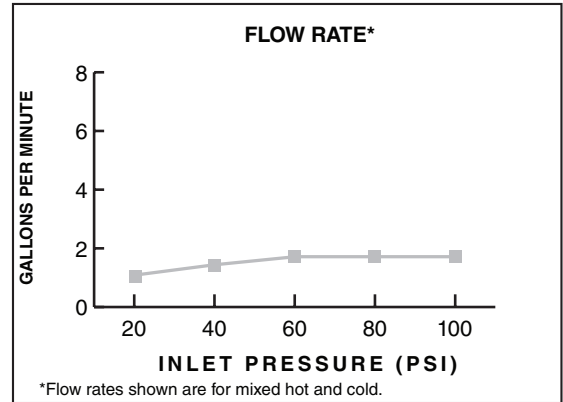

CODES AND STANDARDS

These products meet or exceed the following codes and standards:

ASME A112.18.1
CSA B125.1

Product Number	Description	Finishes				
		Polished Chrome	PVD Polished Nickel	Legacy Bronze	PVD Satin Nickel	Matte Black
		002	013	278	295	243
1660.509	Townsend® Water-Saving Showerhead Only					

Showerhead Accessories	
Product Number	Description
1660.240	Standard Shower Arm and Flange
1660.241	Modern Shower Arm and Flange