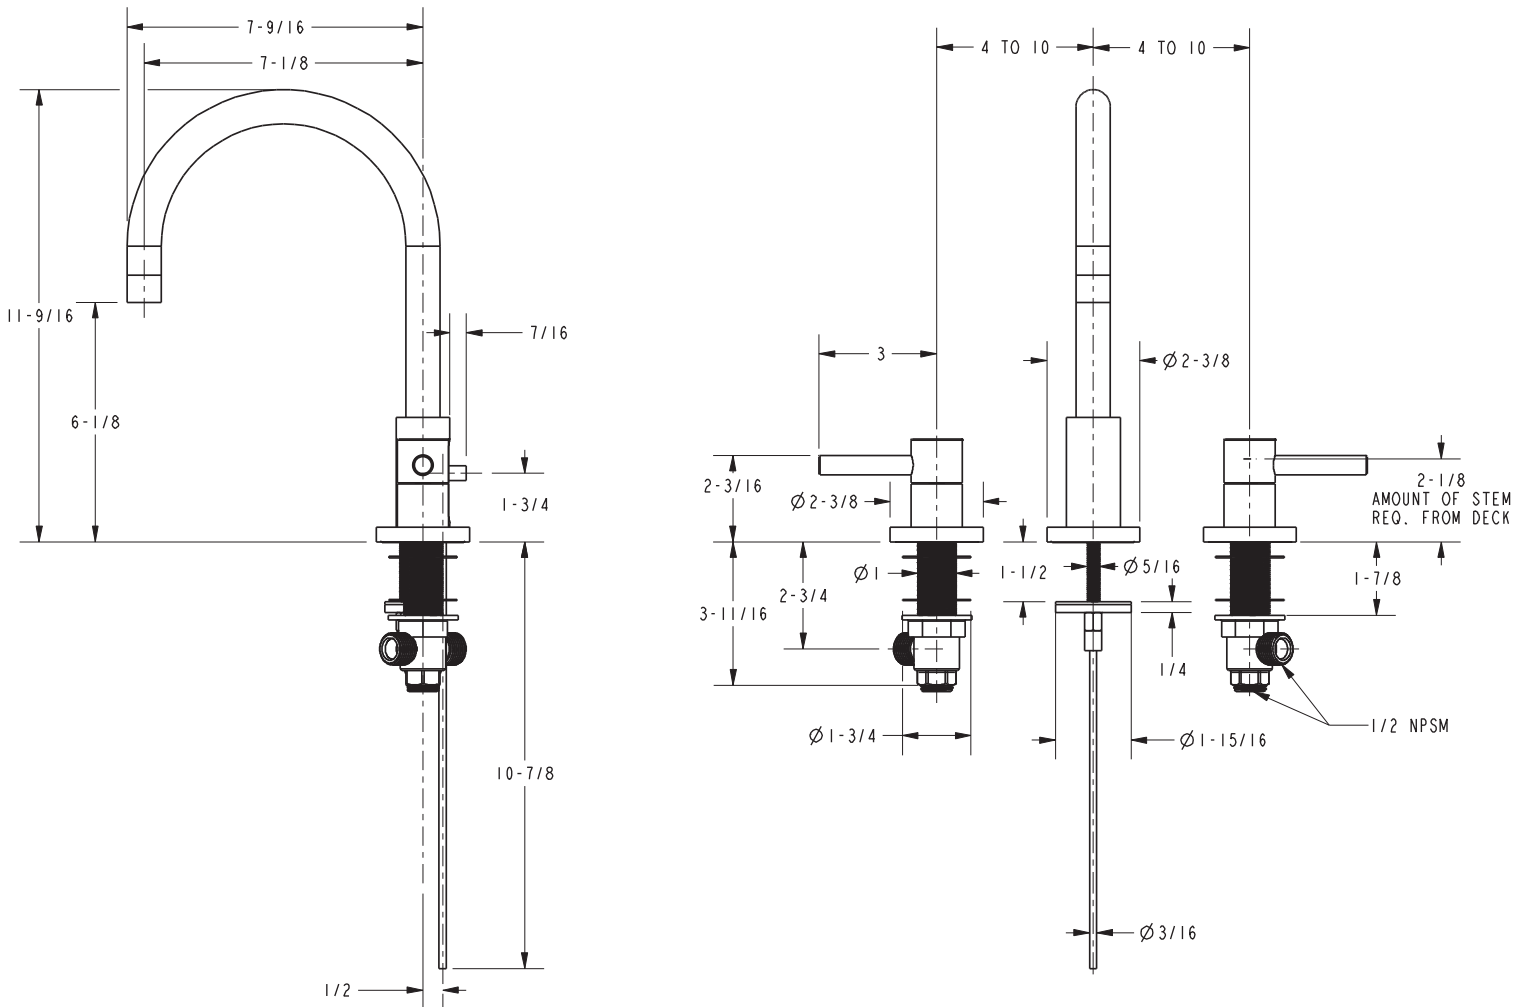

EAST LINEAR

Widespread Lavatory Faucet **1500**

Features

- Solid brass construction
- Brass valve bodies
- Quarter-turn washerless ceramic disc valve cartridges
- ADA compliant contemporary lever handles
- Spout assembly with integral supply hoses
- Pop-up drain with tailpiece
- 6-1/8" (15.6 cm) spout height at outlet
- 7-1/8" (18.1 cm) spout reach (c-c)
- For 8" (20.3 cm) centers - Maximum 20" (50.8 cm)
- 1.2 gallons (4.5 liters) per minute maximum flow rate

Product Specification: Add "Color / Finish" suffix to Model number, below.

The two-handle Widespread Lavatory Faucet shall be made of solid brass construction. Faucet shall incorporate a spout assembly with integral supply hoses and feature brass valve bodies with quarter-turn washerless ceramic disc valve cartridges. Faucet shall have a 1.2 gallon (4.5 liter) per minute maximum flow rate. Product shall be for 8" (20.3 cm) centers - Maximum 20" (50.8 cm). Product shall incorporate a 6-1/8" (15.6 cm) spout height at outlet and a 7-1/8" (18.1 cm) spout reach (c-c). Faucet shall include a pop-up drain with tailpiece and incorporate ADA compliant contemporary lever handles. Widespread Lavatory Faucet shall be Newport Brass Model 1500/_____.

1500

PRODUCT DIMENSIONS *(Units are in inches)*

East Linear Widespread Lavatory Faucet 1500