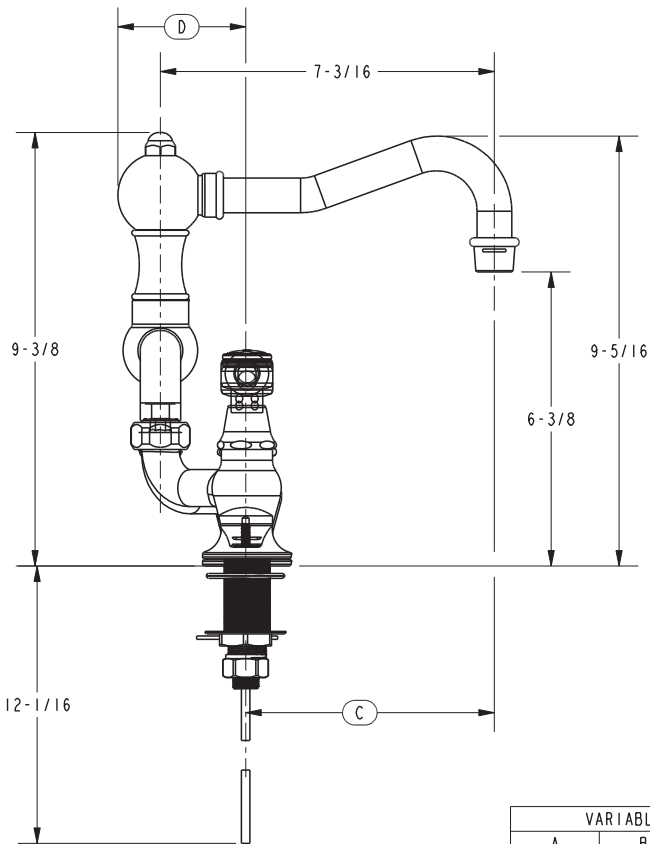

CHESTERFIELD

Bridge Style Widespread Lavatory Faucet **1030B**

Features

- Solid brass construction
- Bridge-style brass valve bodies
- Quarter-turn washerless ceramic disc valve cartridges
- ADA compliant traditional lever handles
- Swivel spout assembly
- Pop-up knob assembly with drain and tailpiece
- 6-3/8" (16.2 cm) spout height at outlet
- 7-3/16" (18.3 cm) spout reach (c-c)
- For 8" (20.3 cm) centers - Maximum 9-3/4" (24.9 cm)
- 1.2 gallons (4.5 liters) per minute maximum flow rate

Model	Description	Colors Finishes
1030B	Bridge Style Widespread Lavatory Faucet	<input type="checkbox"/> 10B <input type="checkbox"/> 15 <input type="checkbox"/> 15S <input type="checkbox"/> 26 <input type="checkbox"/> Other

Product Specification Add "Color / Finish" suffix to Model number, below.

The Bridge Style Lavatory Faucet shall be made of solid brass construction. Faucet shall feature brass valve bodies with quarter-turn washerless ceramic disc valve cartridges. Faucet shall have a 1.2 gallons (4.5 liters) per minute maximum flow rate. Product shall be for 8" (20.3 cm) centers - Maximum 9-3/4" (24.8 cm). Product shall incorporate a 6-3/8" (16.2 cm) spout height at outlet and a 7-3/16" (18.3 cm) spout reach (c-c). Faucet shall include a pop-up knob assembly with drain and tailpiece and incorporate ADA compliant traditional lever handles. Bridge Style Lavatory Faucet shall be Newport Brass Model 1030B/_____.

1030B

PRODUCT DIMENSIONS *(Units are in inches)*

VARIABLE FAUCET SETUP			
A	B	C	D
8	4	5-5/16	2-13/16
9-5/8	4-13/16	7-3/16	15/16

Chesterfield Bridge Style Widespread Lavatory Faucet 1030B

NEWPORT BRASS
Flawless Beauty. From Faucet to Finish.™