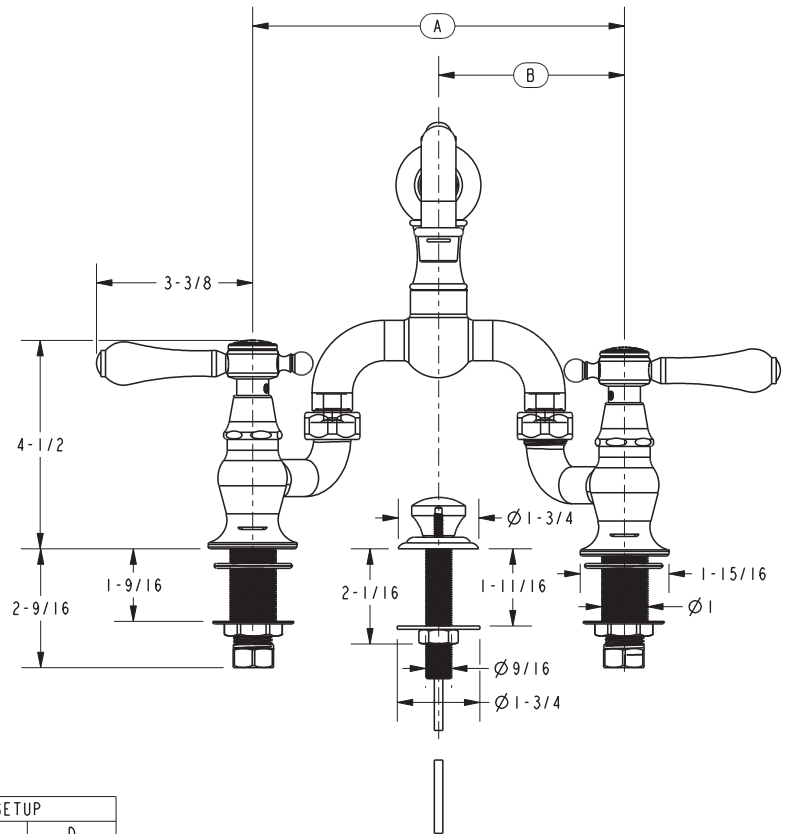

CHESTERFIELD

Bridge Style Widespread Lavatory Faucet **1030B**

Features

- Solid brass construction
- Bridge-style brass valve bodies
- Quarter-turn washerless ceramic disc valve cartridges
- ADA compliant traditional lever handles
- Swivel spout assembly
- Pop-up knob assembly with drain and tailpiece
- 6-3/8" (16.2 cm) spout height at outlet
- 7-3/16" (18.3 cm) spout reach (c-c)
- For 8" (20.3 cm) centers - Maximum 9-3/4" (24.9 cm)
- 1.2 gallons (4.5 liters) per minute maximum flow rate

Product Specification Add "Color / Finish" suffix to Model number, below.

The Bridge Style Lavatory Faucet shall be made of solid brass construction. Faucet shall feature brass valve bodies with quarter-turn washerless ceramic disc valve cartridges. Faucet shall have a 1.2 gallons (4.5 liters) per minute maximum flow rate. Product shall be for 8" (20.3 cm) centers - Maximum 9-3/4" (24.8 cm). Product shall incorporate a 6-3/8" (16.2 cm) spout height at outlet and a 7-3/16" (18.3 cm) spout reach (c-c). Faucet shall include a pop-up knob assembly with drain and tailpiece and incorporate ADA compliant traditional lever handles. Bridge Style Lavatory Faucet shall be Newport Brass Model 1030B/_____.

1030B

PRODUCT DIMENSIONS *(Units are in inches)*

VARIABLE FAUCET SETUP			
A	B	C	D
8	4	5-5/16	2-13/16
9-5/8	4-13/16	7-3/16	15/16

Chesterfield Bridge Style Widespread Lavatory Faucet 1030B

NEWPORT BRASS
Flawless Beauty. From Faucet to Finish.™