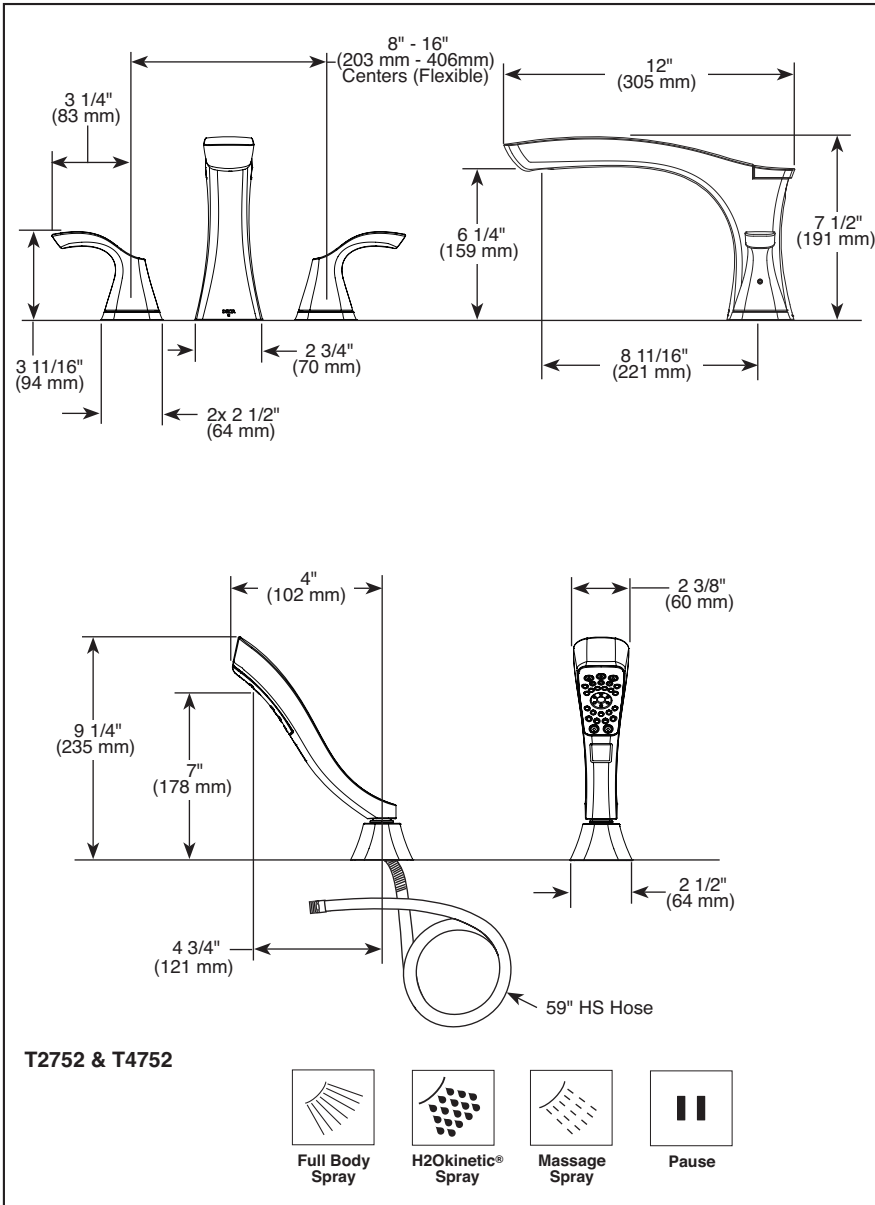

Submitted Model No.: _____
 Specific Features: _____

ROMAN TUB/WHIRLPOOL FAUCET TRIM

- Tesla™ Bath Collection
- Three Hole Installation (T2752 Series)
- Four Hole Installation (T4752 Series)
- Rough-In Kit Must Also be Ordered to Complete Installation (R4707 for four hole and R2707 for three hole)

STANDARD SPECIFICATIONS:

- Trim Only for two handle Roman Tub faucet for concealed mounting.
- 8 11/16" (221 mm) long, 7 1/2" (191 mm) high slip-on rigid spout.
- Temperature and volume controlled with handles.
- Rough-In kit must also be ordered to complete installation (R4707 for four hole and R2707 for three hole). There are separate specification sheets on each rough-in kit if more details are required.
- Handshower includes certified double check valves for backflow prevention (T4752).
- H₂Okinetic® 4-setting handshower (T4752).
- Handshower maximum flow rate 2.0 gpm @ 80 PSI.
- Red/blue indicators.