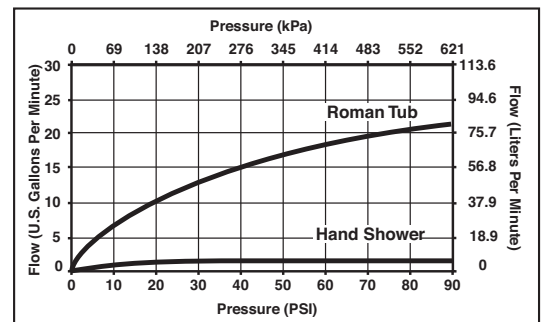

COMPLETE VALVE COMPLIES WITH:

- ASME A112.18.1 / CSA B125.1
- Indicates compliance to - Valve control only.
  ICC/ANSI A117.1