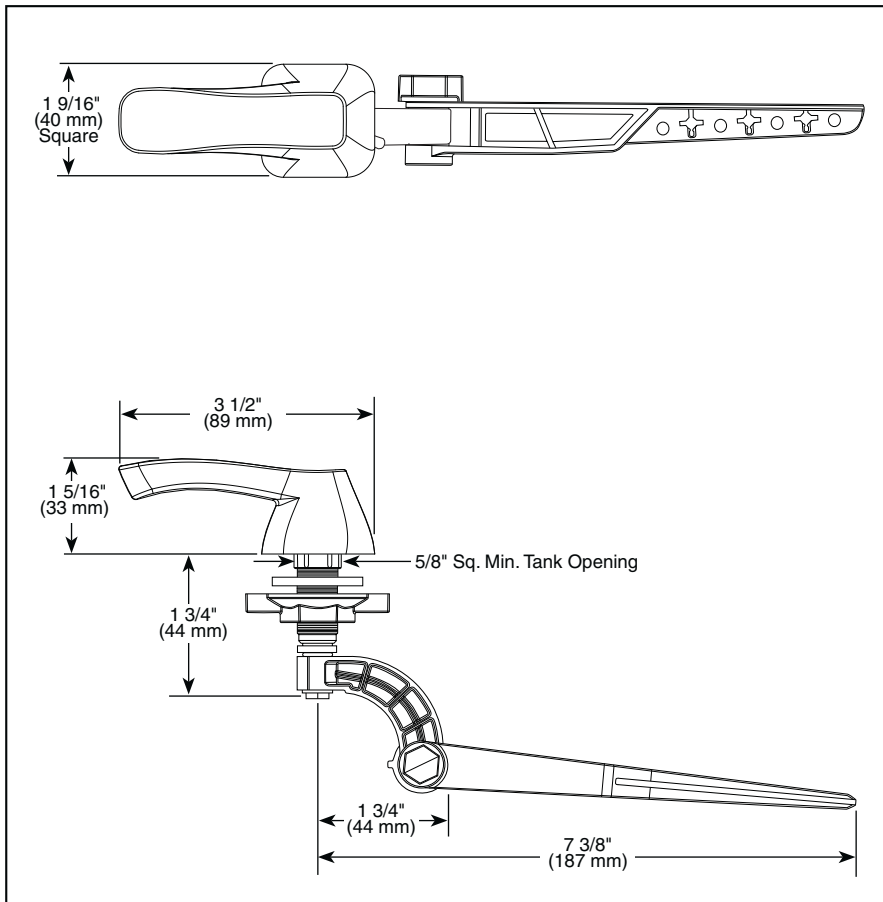

ACCESSORIES

- Tesla™ Bath Collection
- Universal Tank Lever

Submitted Model No.: _____

Specific Features: _____

▲ Designate proper finish suffix

STANDARD SPECIFICATIONS:

- Installation instructions included with product.
- Universal left front or left side mount tank lever.
- Can work in right side mount toilets.