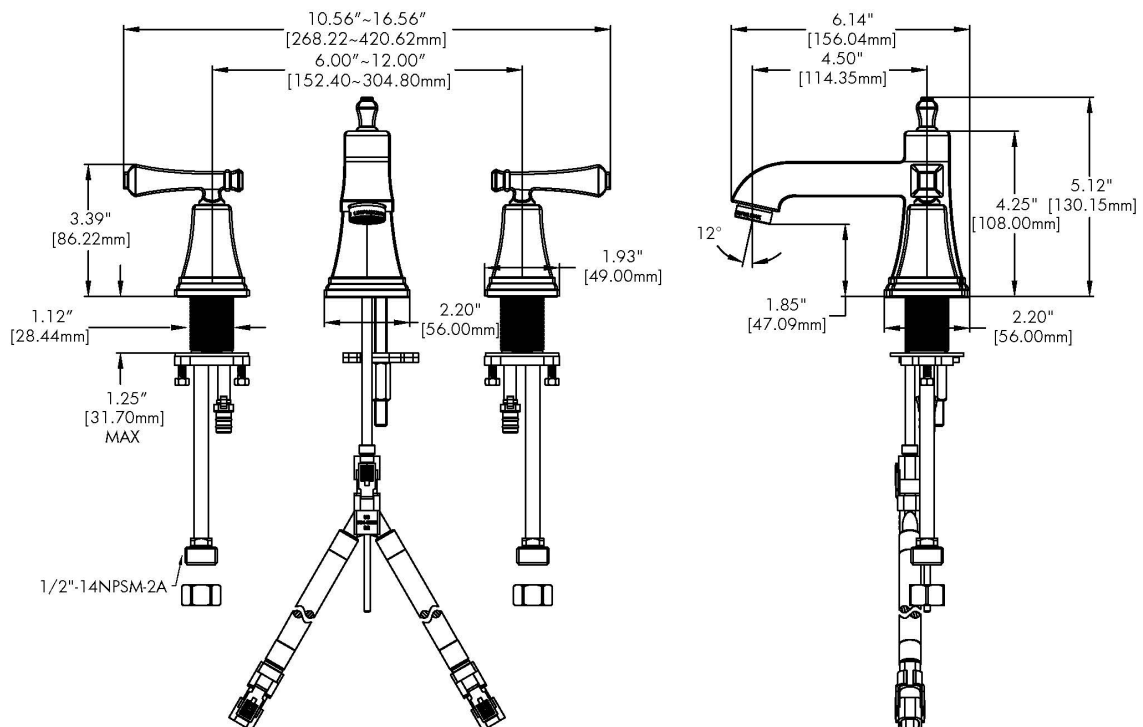

### FEATURES:

- Lead-free brass construction
- Two, sculpted lever handles
- 1.2 gpm (4.5 L/min) flow rate
- 1/4 turn ceramic cartridges
- Quick connect fittings
- Includes pop-up drain assembly

### DIMENSIONS:

NOTE: 1. All dimensions are in inches (millimeters) unless otherwise specified and are subject to change without notice.

Architect/Engineer Approval Space:

SPEAKMAN  
400 ANCHOR MILL ROAD  
NEW CASTLE, DE 19720