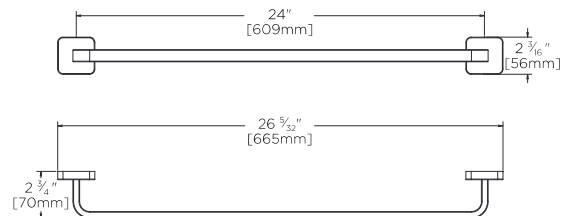

Kubos™ Towel Bar

FEATURES:

- Towel Bar measures 24" wide
- Brass construction
- Corrosion resistant finishes
- Mounting hardware is included
- Coordinates with Kubos Collection

STOCK FINISHES:

PC BN

SPECIALTY FINISHES:

BBZ MB ORB PB PN

WARRANTY:

Visit www.speakman.com for full product warranty information

- Limited Lifetime Warranty (consumer)
- 1 Year Limited Warranty (commercial)

All dimensions are in inches (millimeters) unless otherwise specified and are subject to change without notice.

Architect/Engineer Approval Space:

SPEAKMAN
400 ANCHOR MILL ROAD
NEW CASTLE, DE 19720

P: 800-537-2107
F: 800-977-2747
W: WWW.SPEAKMAN.COM
R: 01-MARCH 2018