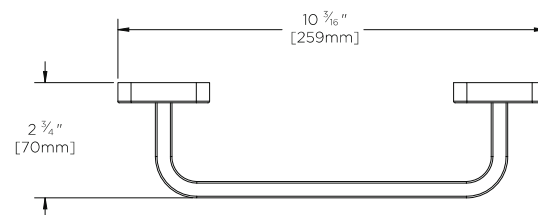

Kubos™ Hand Towel Bar

FEATURES:

- Hand Towel Bar measures 8" wide
- Brass construction
- Corrosion resistant finishes
- Mounting hardware is included
- Coordinates with Kubos Collection

STOCK FINISHES:

PC BN

SPECIALTY FINISHES:

BBZ MB ORB PB PN

WARRANTY:

Visit www.speakman.com for full product warranty information.

- Limited Lifetime Warranty (consumer)
- 1 Year Limited Warranty (commercial)

All dimensions are in inches (millimeters) unless otherwise specified and are subject to change without notice.

Architect/Engineer Approval Space:

SPEAKMAN
400 ANCHOR MILL ROAD
NEW CASTLE, DE 19720

P: 800-537-2107
F: 800-977-2747
W: WWW.SPEAKMAN.COM
R: 01-MARCH 2018