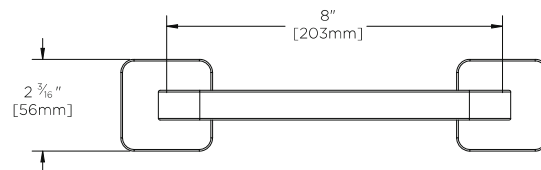

Kubos™ Hand Towel Bar

FEATURES:

- Hand Towel Bar measures 8" wide
- Brass construction
- Corrosion resistant finishes
- Mounting hardware is included
- Coordinates with Kubos Collection

STOCK FINISHES:

PC BN

SPECIALTY FINISHES:

BBZ MB ORB PB PN

WARRANTY:

Visit www.speakman.com for full product warranty information.

- Limited Lifetime Warranty (consumer)
- 1 Year Limited Warranty (commercial)

All dimensions are in inches (millimeters) unless otherwise specified and are subject to change without notice.

Architect/Engineer Approval Space:

SPEAKMAN
400 ANCHOR MILL ROAD
NEW CASTLE, DE 19720

P: 800-537-2107
F: 800-977-2747
W: WWW.SPEAKMAN.COM
R: 01-MARCH 2018