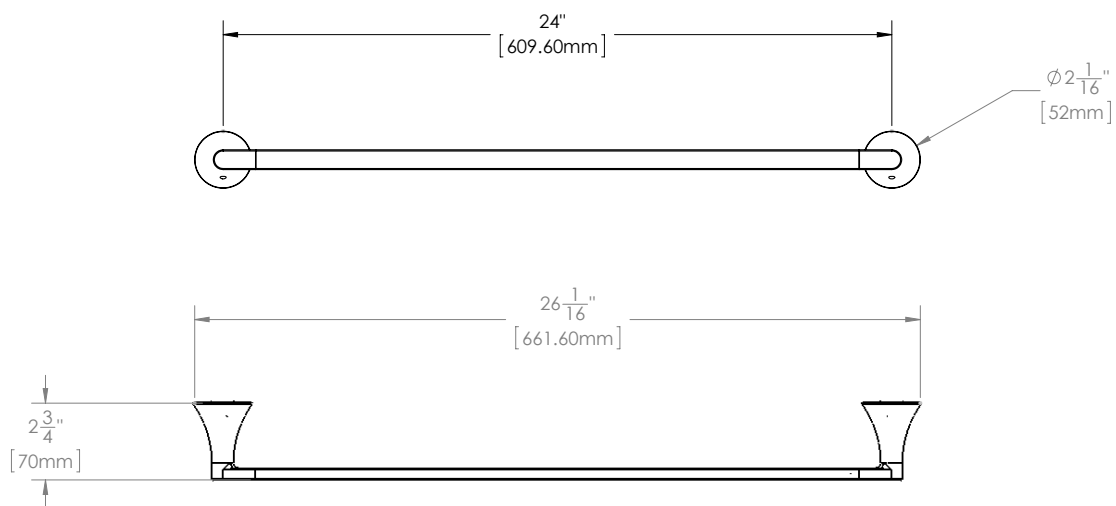

SPEAKMAN® SA-2207

Lewes™ 24" Towel Bar

FEATURES:

- Brass Construction
- Mounting hardware included

FINISH:

PC BN

WARRANTY:

- 1 year limited

DIMENSIONS:

NOTE: 1. All dimensions are in inches (millimeters) unless otherwise specified and are subject to change without notice.

Architect/Engineer Approval Space:

SPEAKMAN
400 ANCHOR MILL ROAD
NEW CASTLE, DE 19720