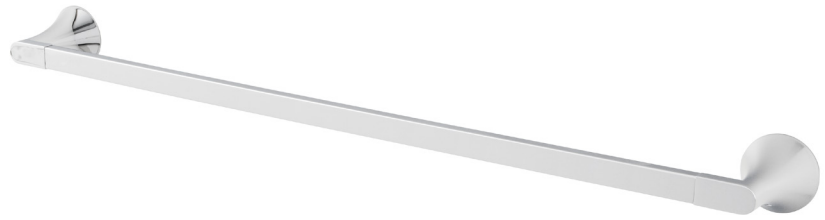

SPEAKMAN® SA-2207

Lewes™ 24" Towel Bar

FEATURES:

- Brass Construction
- Mounting hardware included

FINISH:

PC BN

WARRANTY:

- 1 year limited