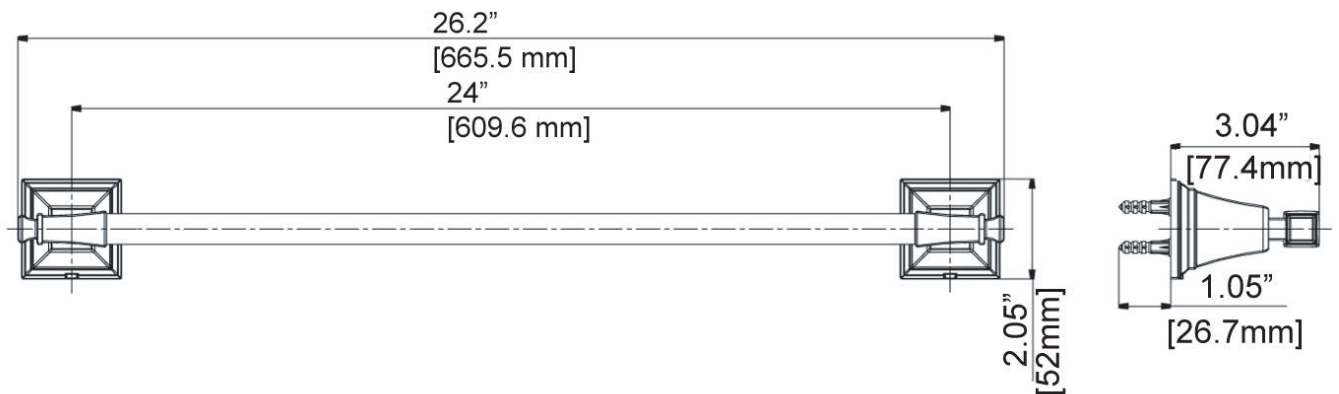

SPEAKMAN® SA-1307

Rainier 24 in. Towel Bar

FEATURES:

- Metal Construction
- Mounting hardware included

FINISH:

PC

WARRANTY:

- 1 year limited

DIMENSIONS: NOTE: 1. All dimensions are in inches (millimeters) unless otherwise specified and are subject to change without notice.

Architect/Engineer Approval Space:

SPEAKMAN
400 ANCHOR MILL ROAD
NEW CASTLE, DE 19720