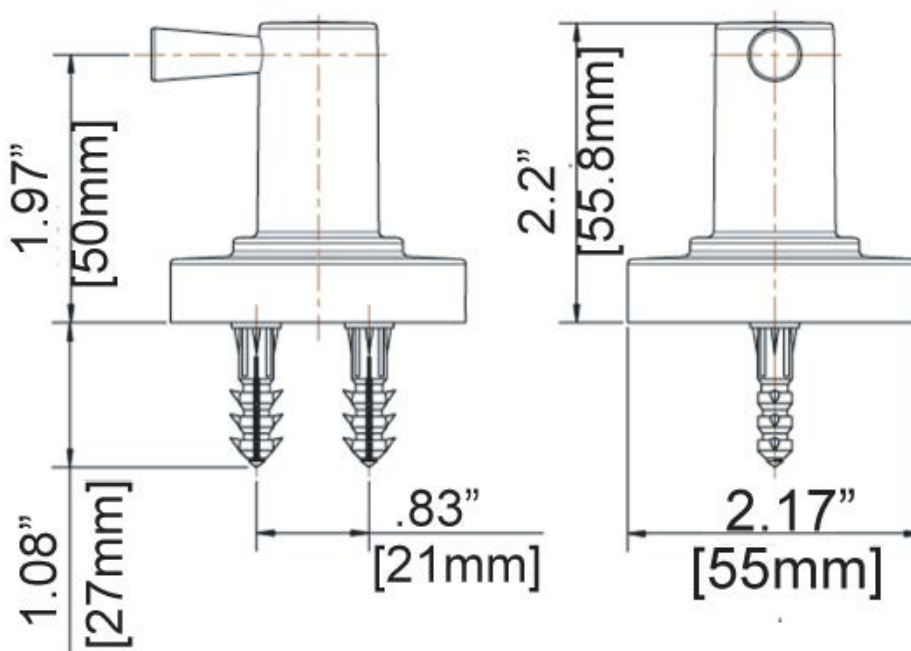

SPEAKMAN® SA-1006

Neo Robe Hook

FEATURES:

- Metal construction
- Mounting hardware included

FINISH:

PC BN

WARRANTY:

- 1 year limited

DIMENSIONS: NOTE: 1. All dimensions are in inches (millimeters) unless otherwise specified and are subject to change without notice.

Architect/Engineer Approval Space:

SPEAKMAN
400 ANCHOR MILL ROAD
NEW CASTLE, DE 19720