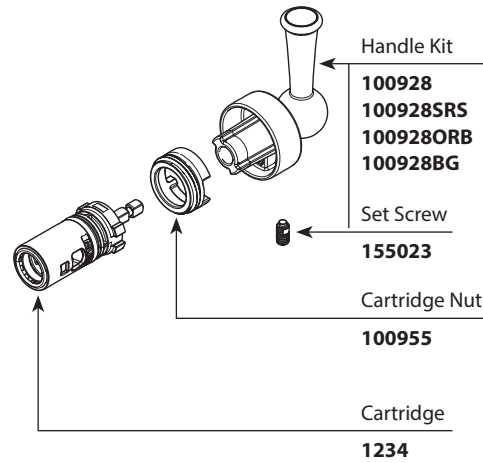

Handle Kit

- **100928** Chrome
- **100928SRS** Spot Resistance Stainless
- **100928ORB** Oil Rubbed Bronze
- **100928BG** Brushed Gold