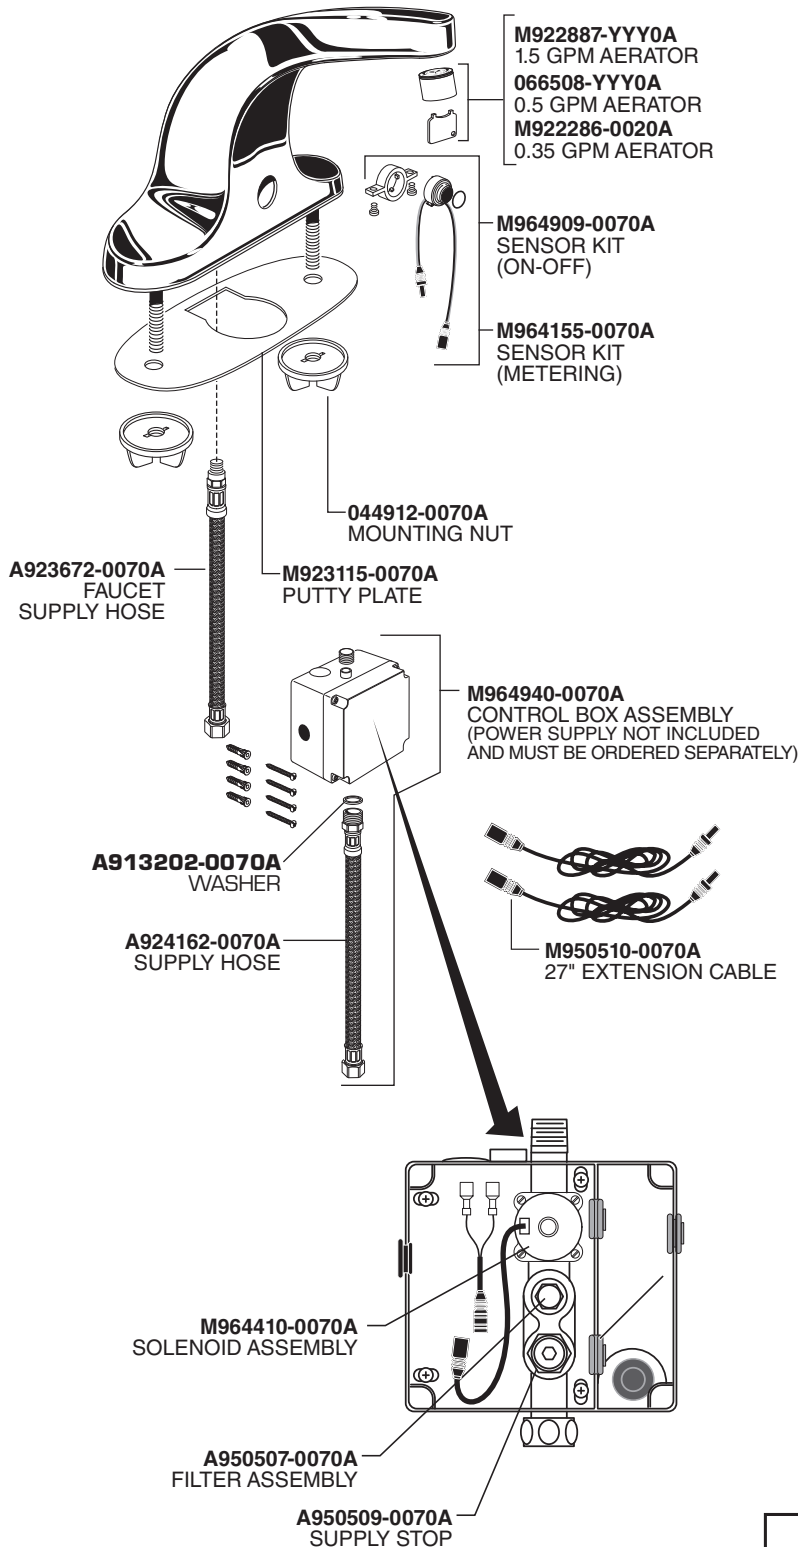

American Standard

SELECTRONIC®

Innsbrook Lavatory Proximity Faucet

MODEL NUMBERS

605X.202

605X.204

605X.205

Replace the "YYY" with appropriate finish code

M950360-0070A
CONNECTOR LOCKING DEVICE

M950399-0070A
SINGLE AC ADAPTER

Hard-Wired AC Power Kit PK00.HAC

M950511-0070A
10' EXTENSION

M950360-0070A
CONNECTOR LOCKING DEVICE

M950520-0070A
POWER SUPPLY

M950399-0070A
SINGLE AC ADAPTER

Multi-AC Power Kit PK00.MAC

M950511-0070A
10' EXTENSION

M950512-0070A
MULTI-AC ADAPTER

PART OF **LIXIL**

HOT LINE FOR HELP

For toll-free information and answers to your questions, call:

(844) CRT-TEAM / (844) 278-8326