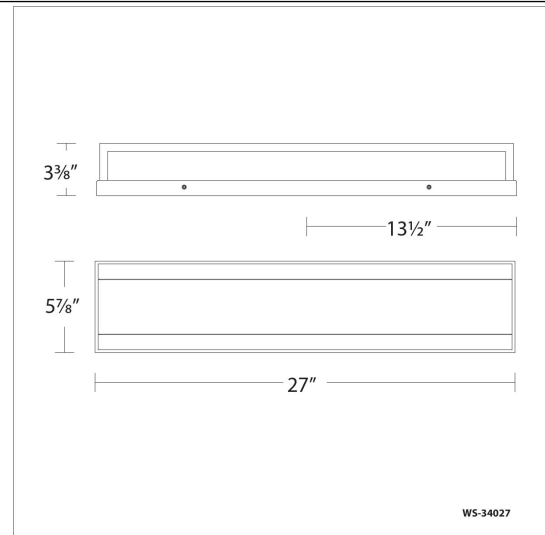

Fixture Type: _____

Catalog Number: _____

Project: _____

Location: _____

Repose

Wall Sconce 3000K

Model & Size	Color Temp & CRI	Finish	Watt	LED Lumens	Delivered Lumens	Title 24
WS-34027 27"	3500K 90	AL Aluminum	22W	1493	1356	YES

Example: **WS-34027-AL**

DESCRIPTION

Elaborate and embossed. Powerful illumination with enchanting sparkle and charm.

FEATURES

- 5 Year warranty

SPECIFICATIONS

Color Temp:	3500K
Input:	120-277 VAC, 50/60Hz
CRI:	90
Dimming:	ELV: 100-10%, 0-10V: 100-5%, TRIAC: 100-5%
Rated Life:	50000 Hours
Mounting:	Can be mounted on wall in all orientations
Standards:	ETL, cETL, Title 24: 2019 Damp Location Listed
Construction:	Aluminum hardware with acrylic diffuser

FINISHES

LINE DRAWING