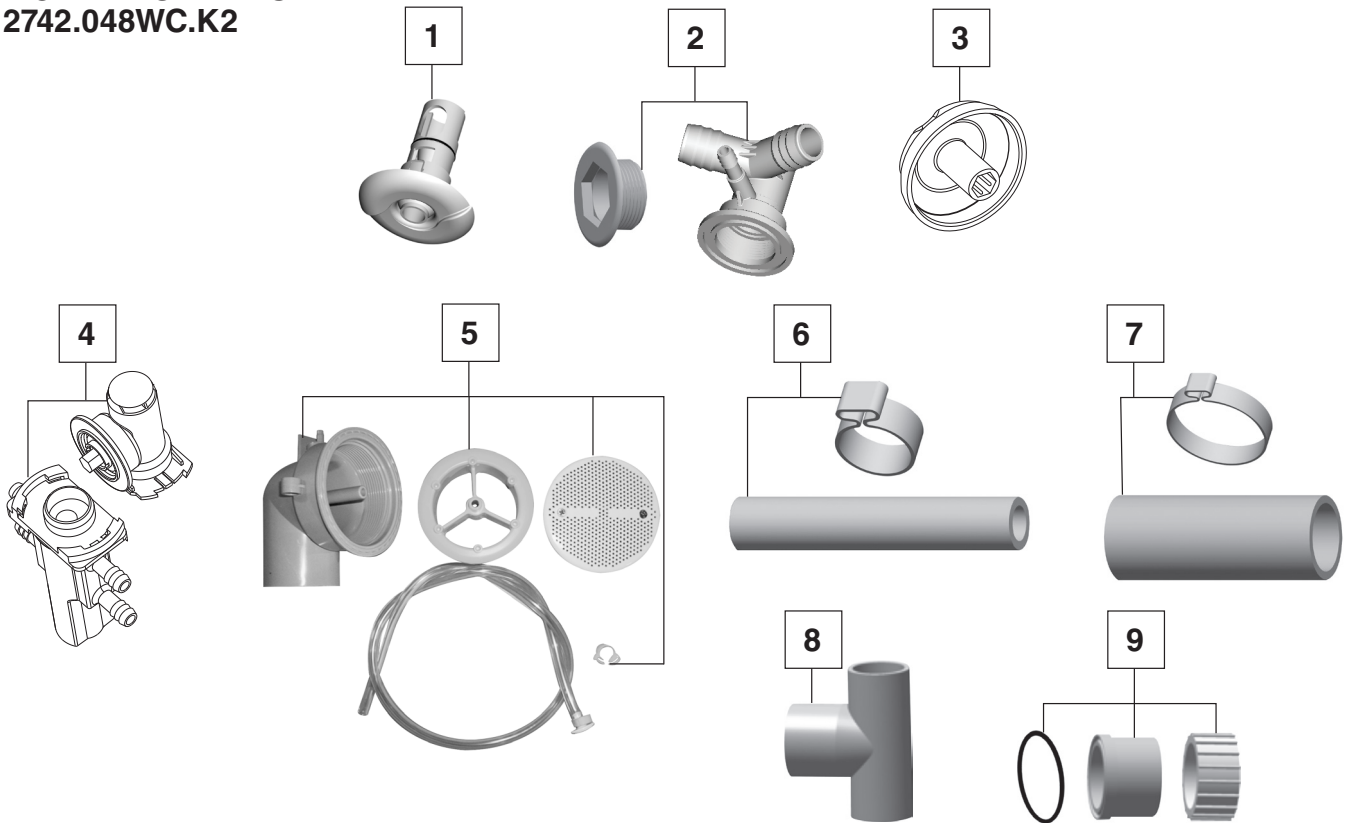

TOWN SQUARE® 6' x 42"
ECOSILENT® WHIRLPOOL
WITH CHROMATHERAPY

MODEL NUMBERS:
2742.048WC.K2

NO.	DESCRIPTION	PART #	AVAILABLE COLOR	QTY
1	Luxury Jet Cover & Nozzle Assembly — Small	754468-201.XXX0A	011, 020, 021, 222	1
2	Kit: Clean Small Jet Body & Threaded Escutcheon, Antimicrobial PVC	755009-151.0070A	N/A	1
3	Submersible Air Volume Control & Cap	753665-201.XXX0A	011, 020, 021, 178, 222	1
4	Kit: Submersible Air Control, Manifold & Escutcheon, Antimicrobial PVC	755012-151.0070A	N/A	1
5	Kit: NuWhirl Suction Fitting, Elbow, Body, Tubing Assembly & Clamp Antimicrobial PVC	755017-151.XXX0A	011, 020, 021, 178, 222	1
6	Kit: 3/8" Hose Kit, Antimicrobial PVC with couplings (not shown)	755026-151.0070A	N/A	2 FT
7	Kit: 1" Hose Kit, Antimicrobial PVC with couplings (not shown)	755027-151.0070A	N/A	2 FT
8	Discharge Tee Antimicrobial PVC	047438-0050C	N/A	1
9	Pump Suction/Discharge Coup Antimicrobial PVC	047186-0050C	N/A	1

Available Colors: 011 - Artic White, 020 - White, 021 - Bone, 178 - Black, 222 - Linen