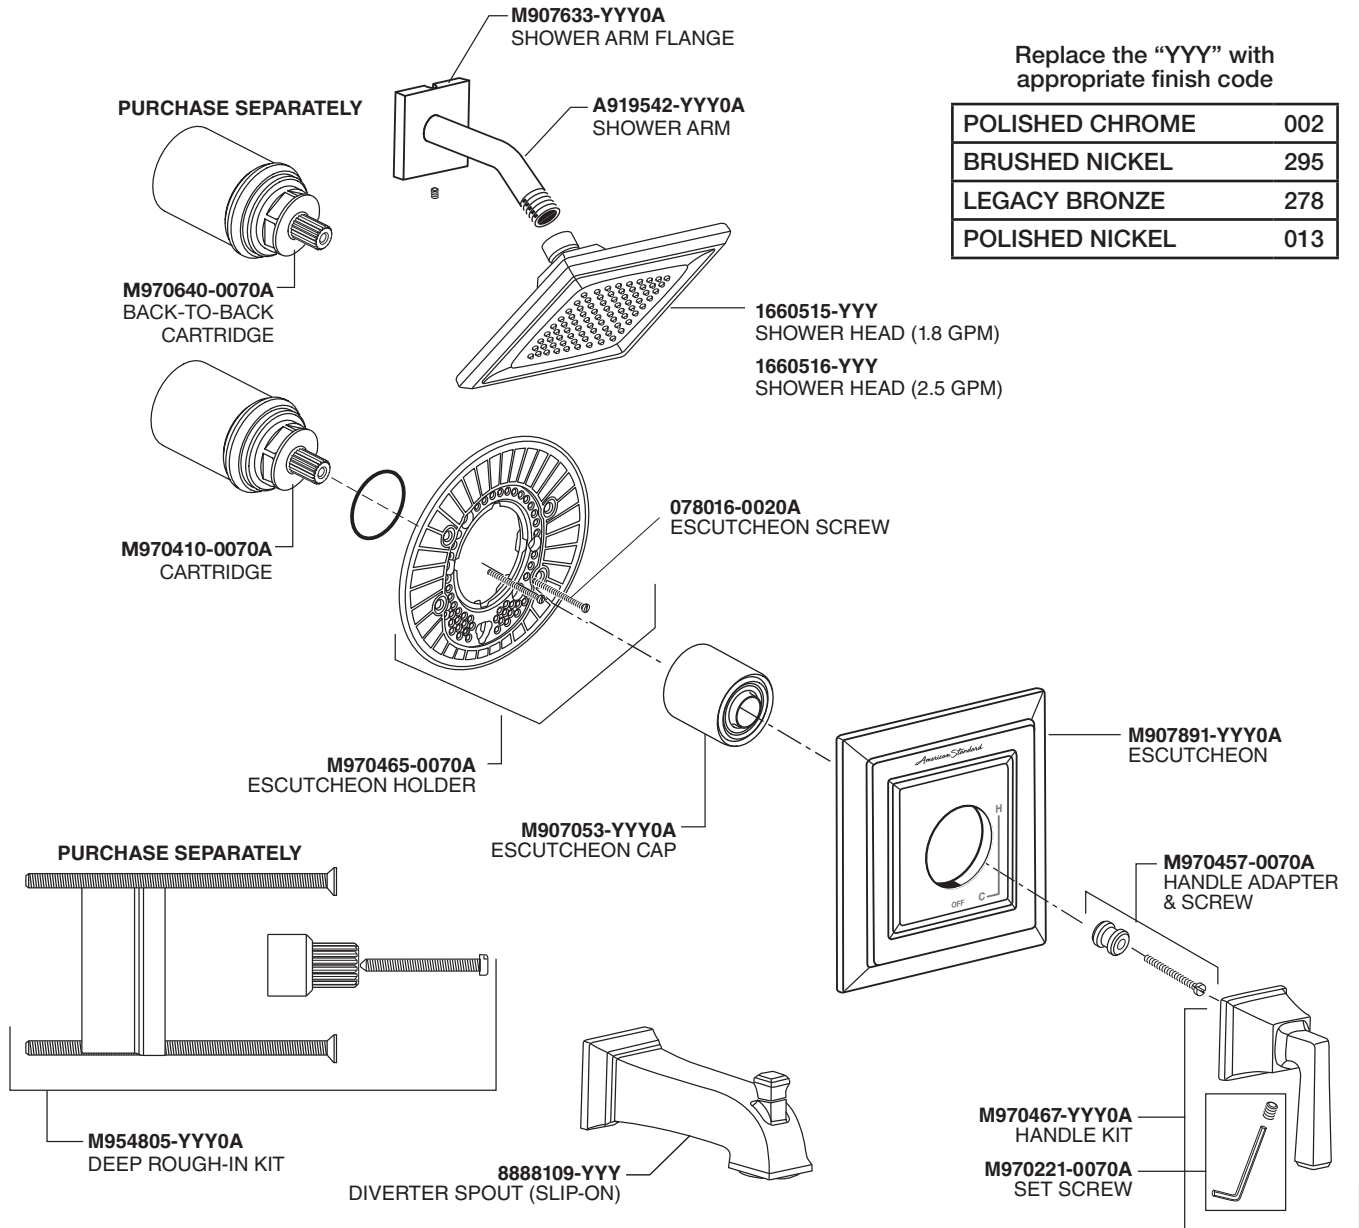

## Town Square® S Pressure Balancing Bath and Shower Trim Kit

MODEL NUMBER

**TU45550X**

Replace the "YYY" with  
appropriate finish code

POLISHED CHROME	002
BRUSHED NICKEL	295
LEGACY BRONZE	278
POLISHED NICKEL	013