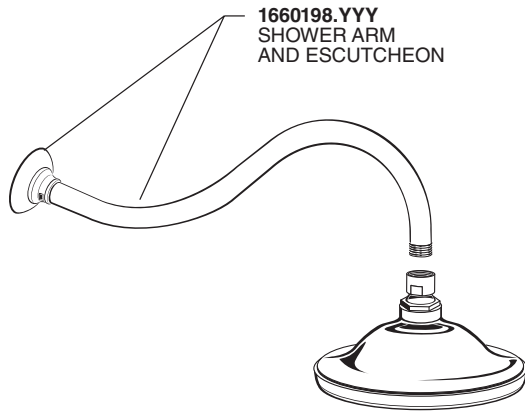

American Standard

Quentin™
Pressure Balancing
Bath and Shower
Trim Kit

MODEL NUMBERS

TU440502
TU440501
TU440500

PURCHASE SEPARATELY

M970640-0070A
 BACK-TO-BACK
 CARTRIDGE

M962255-YYY0A
 ESCUTCHEON AND SCREWS

M970410-0070A
 CARTRIDGE

M907050-YYY0A
 CARTRIDGE CAP

078016-0020A
 ESCUTCHEON SCREWS

M970584-YYY0A
 DIAL PLATE

PURCHASE SEPARATELY

M954805-YYY0A
 DEEP ROUGH-IN
 KIT

M970457-0070A
 HANDLE ADAPTER KIT

M970486-YYY0A
 HANDLE KIT

M970221-0070A
 SCREW KIT

8888094.YYY
 DIVERTER SPOUT (SLIP-ON)

Replace the "YYY" with
 appropriate finish code

POLISHED CHROME	002
BRUSHED NICKEL	295

HOT LINE FOR HELP

For toll-free information and answers to your questions, call:
 1 (800) 442-1902