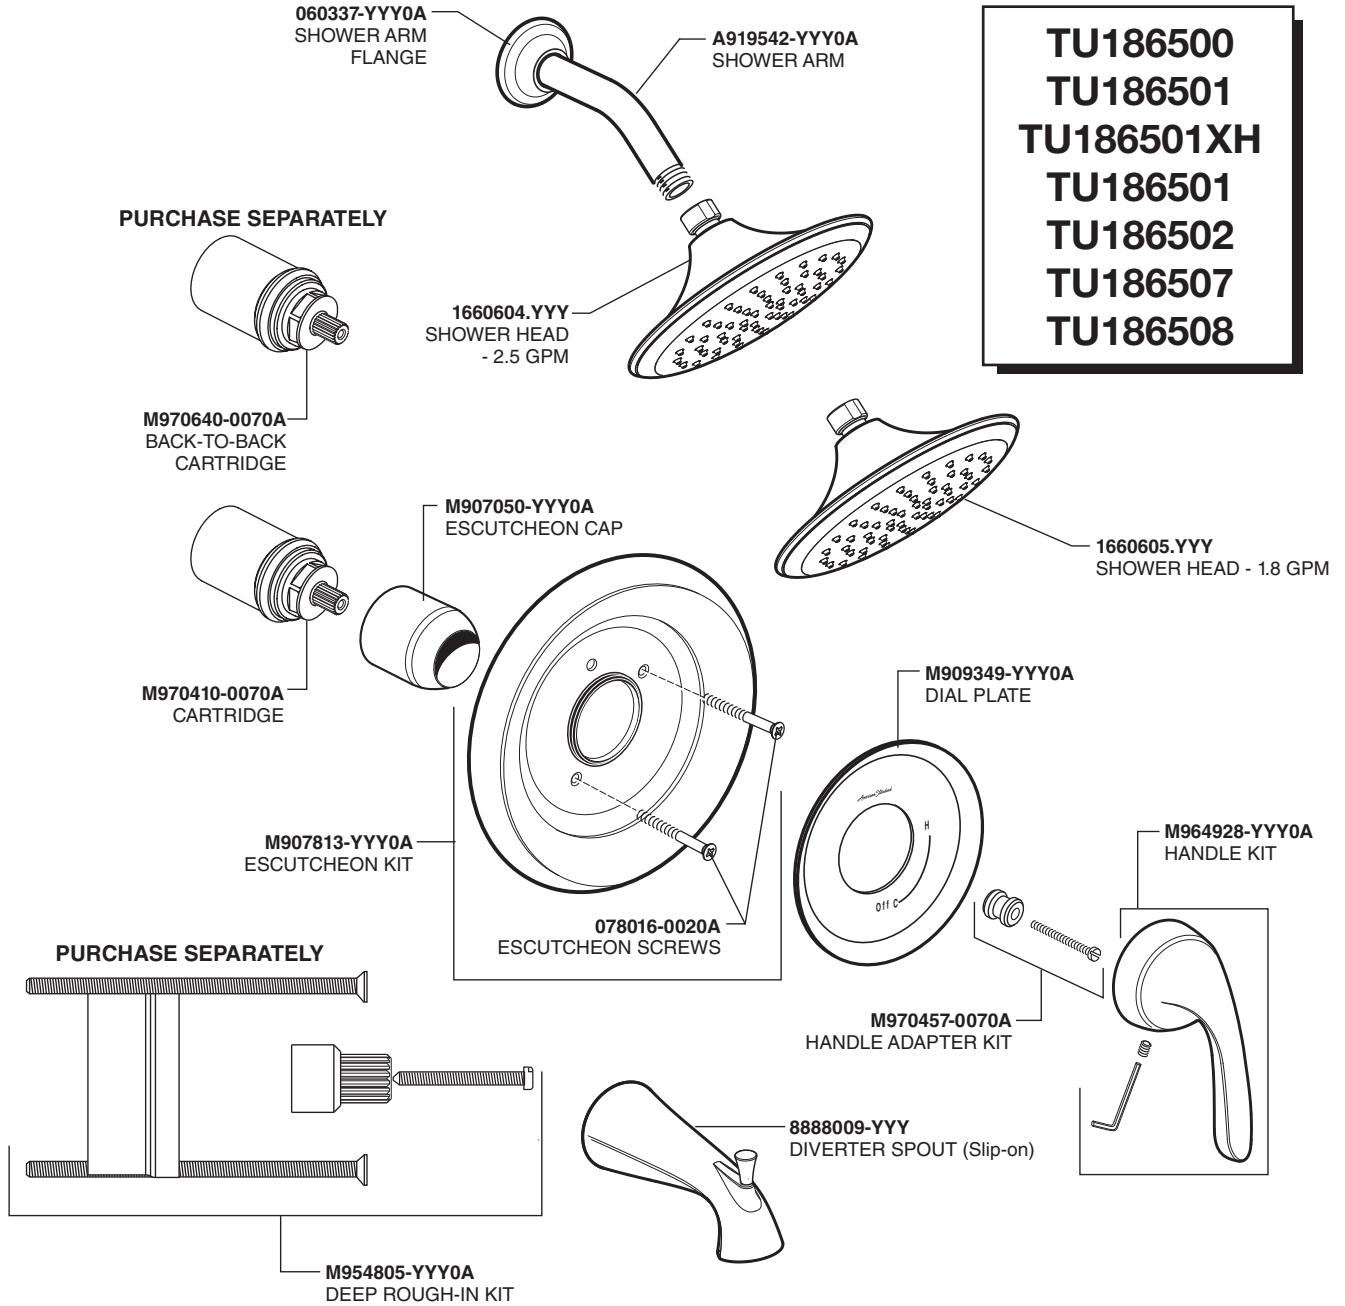

*American Standard*

**Fluent®**  
**Pressure Balancing**  
**Bath and Shower**  
**Trim Kit**

MODEL NUMBERS

**TU186500**  
**TU186501**  
**TU186501XH**  
**TU186501**  
**TU186502**  
**TU186507**  
**TU186508**

Replace the "YYY" with appropriate finish code

POLISHED CHROME	002
BRUSHED NICKEL	295
LEGACY BRONZE	278

**HOT LINE FOR HELP**

For toll-free information and answers to your questions, call:  
 1 (800) 442-1902