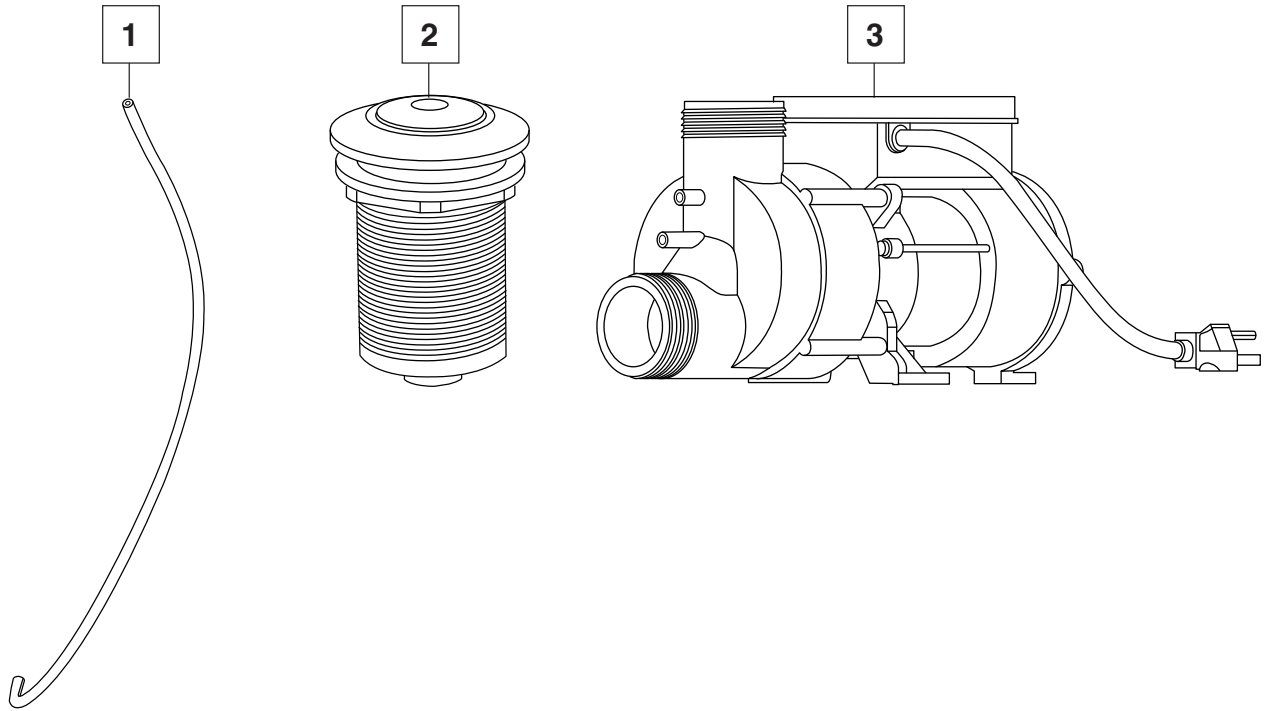

**EVOLUTION® 5' x 36" DEEP SOAK®
EVERCLEAN® WHIRLPOOL**

**MODEL NUMBERS:
2771VC**

NO.	DESCRIPTION	PART #	AVAILABLE COLOR	QTY
1	Clean Eyeball Jet Assembly — Small	754607-201.XXX0A	011, 020, 021, 222	1
2	Clean Eyeball Jet Assembly — Large	754609-201.XXX0A	011, 020, 021, 222	1
3	Kit: Clean Small Jet Body & Threaded Escutcheon, Antimicrobial PVC	755009-151.0070A	N/A	1
4	Kit: Clean Large Jet Body & Threaded Escutcheon, Antimicrobial PVC	755010-151.0070A	N/A	1
5	Submersible Air Volume Control Cap	753665-201.XXX0A	011, 020, 021, 178, 222	1
6	Kit: Submersible Air Control, Manifold & Escutcheon, Antimicrobial PVC	755012-151.0070A	N/A	1
7	Kit: NuWhirl Suction Fitting, Elbow, Body, Tubing Assembly & Clamp Antimicrobial PVC	755017-151.XXX0A	011, 020, 021, 178, 222	1
8	Kit: 3/8" Hose Kit, Antimicrobial PVC with couplings (not shown)	755026-151.0070A	N/A	2 FT
9	Kit: 1" Hose Kit, Antimicrobial PVC with couplings (not shown)	755027-151.0070A	N/A	2 FT
10	Discharge Tee Antimicrobial PVC	047438-0050C	N/A	1
11	Pump Suction/Discharge Coup Antimicrobial PVC	047186-0050C	N/A	1

Available Colors: 011 - Artic White, 020 - White, 021 - Bone, 178 - Black, 222 - Linen

**EVOLUTION® 5' x 36" DEEP SOAK®
EVERCLEAN® WHIRLPOOL**

**MODEL NUMBERS:
2771VC**

NO.	DESCRIPTION	PART #	AVAILABLE COLOR	QTY
1	Air Actuator Tubing - 3FT.	047602-0070A		1
2	Air Actuator	752439-XXX0A	011, 020, 021, 222	1
3	WOW pump – 1.4 HPR	753746-0070A		1