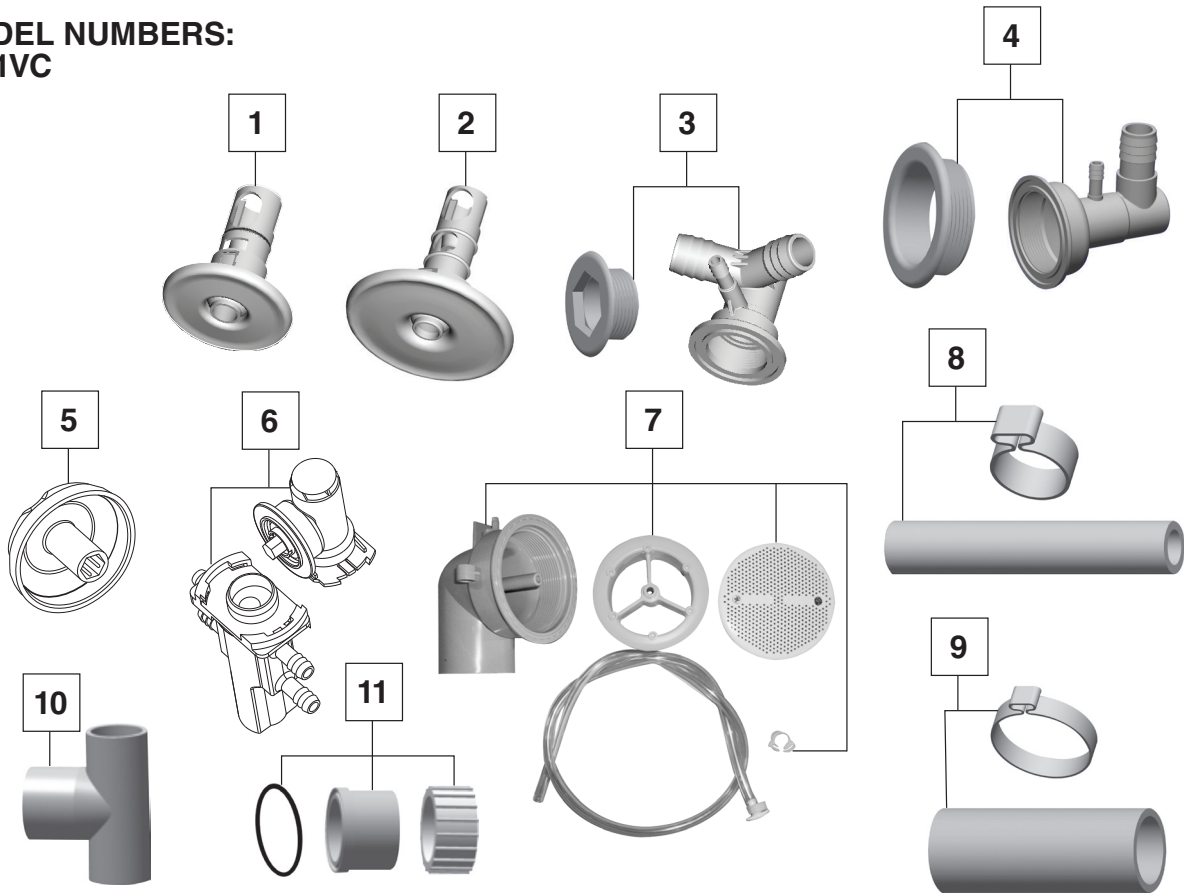

**EVOLUTION® 5' x 36" DEEP SOAK®
EVERCLEAN® WHIRLPOOL**

**MODEL NUMBERS:
2771VC**

NO.	DESCRIPTION	PART #	AVAILABLE COLOR	QTY
1	Clean Eyeball Jet Assembly — Small	754607-201.XXX0A	011, 020, 021, 222	1
2	Clean Eyeball Jet Assembly — Large	754609-201.XXX0A	011, 020, 021, 222	1
3	Kit: Clean Small Jet Body & Threaded Escutcheon, Antimicrobial PVC	755009-151.0070A	N/A	1
4	Kit: Clean Large Jet Body & Threaded Escutcheon, Antimicrobial PVC	755010-151.0070A	N/A	1
5	Submersible Air Volume Control Cap	753665-201.XXX0A	011, 020, 021, 178, 222	1
6	Kit: Submersible Air Control, Manifold & Escutcheon, Antimicrobial PVC	755012-151.0070A	N/A	1
7	Kit: NuWhirl Suction Fitting, Elbow, Body, Tubing Assembly & Clamp Antimicrobial PVC	755017-151.XXX0A	011, 020, 021, 178, 222	1
8	Kit: 3/8" Hose Kit, Antimicrobial PVC with couplings (not shown)	755026-151.0070A	N/A	2 FT
9	Kit: 1" Hose Kit, Antimicrobial PVC with couplings (not shown)	755027-151.0070A	N/A	2 FT
10	Discharge Tee Antimicrobial PVC	047438-0050C	N/A	1
11	Pump Suction/Discharge Coup Antimicrobial PVC	047186-0050C	N/A	1

Available Colors: 011 - Artic White, 020 - White, 021 - Bone, 178 - Black, 222 - Linen

**EVOLUTION® 5' x 36" DEEP SOAK®
EVERCLEAN® WHIRLPOOL**

**MODEL NUMBERS:
2771VC**

NO.	DESCRIPTION	PART #	AVAILABLE COLOR	QTY
1	Air Actuator Tubing - 3FT.	047602-0070A		1
2	Air Actuator	752439-XXX0A	011, 020, 021, 222	1
3	WOW pump – 1.4 HPR	753746-0070A		1

Available Colors: 011 - Artic White, 020 - White, 021 - Bone, 222 - Linen