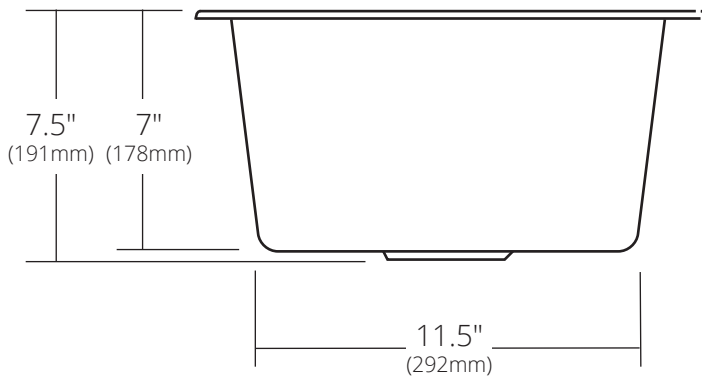

SPECIFICATIONS

**REDONDO CHICO**

TOP VIEW

SIDE VIEW

**HERITAGE TEXTURE**

- CPS260 Antique
- CPS460 Polished Copper
- CPS560 Brushed Nickel
- CPS860 Polished Nickel

**FOUNDRY TEXTURE**

- CPF260-F Antique
- CPS860-F Polished Nickel

**PRODUCT DETAILS**

- 15" x 7.5" OD (381mm x 191mm)
- 13" x 7" ID (330mm x 178mm)
- Hand hammered 16 gauge recycled copper
- 3.5" (89mm) drain opening

**INSTALLATION**

- Drop-In or Undermount

**COORDINATING PRODUCTS**

- Drains: DR320 or DR340
- UK1426 Undermount Kit

**STANDARDS COMPLIANCE**

- UPC/cUPC compliant

**IMPORTANT**

Due to the handcrafted nature of this product, it will vary in finish, texture, hammering, and other details. Dimensions may vary up to 1/4" (6mm). We strongly recommend waiting for the actual product before making any installation cuts.