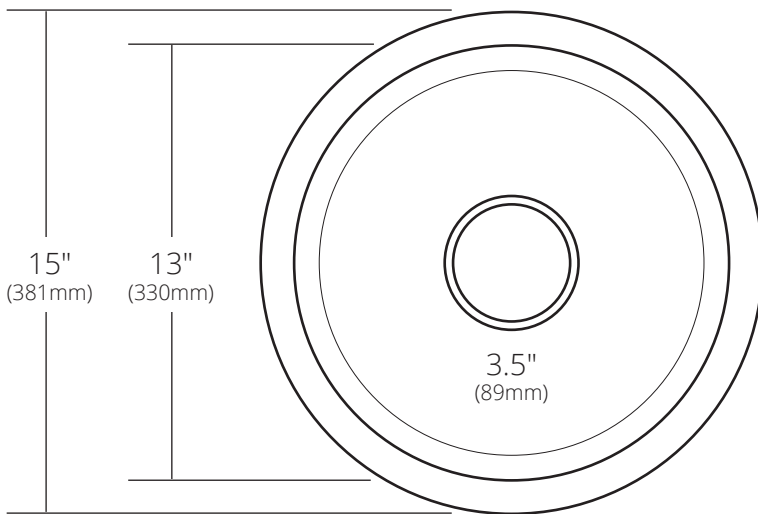

SPECIFICATIONS

**REDONDO CHICO**

TOP VIEW

SIDE VIEW

**HERITAGE TEXTURE**

- CPS260 Antique
- CPS460 Polished Copper
- CPS560 Brushed Nickel
- CPS860 Polished Nickel

**FOUNDRY TEXTURE**

- CPF260-F Antique
- CPS860-F Polished Nickel

**PRODUCT DETAILS**

- 15" x 7.5" OD (381mm x 191mm)
- 13" x 7" ID (330mm x 178mm)
- Hand hammered 16 gauge recycled copper
- 3.5" (89mm) drain opening

**INSTALLATION**

- Drop-In or Undermount

**COORDINATING PRODUCTS**

- Drains: DR320 or DR340
- UK1426 Undermount Kit

**STANDARDS COMPLIANCE**

- UPC/cUPC compliant

**IMPORTANT**

Due to the handcrafted nature of this product, it will vary in finish, texture, hammering, and other details. Dimensions may vary up to 1/4" (6mm). We strongly recommend waiting for the actual product before making any installation cuts.