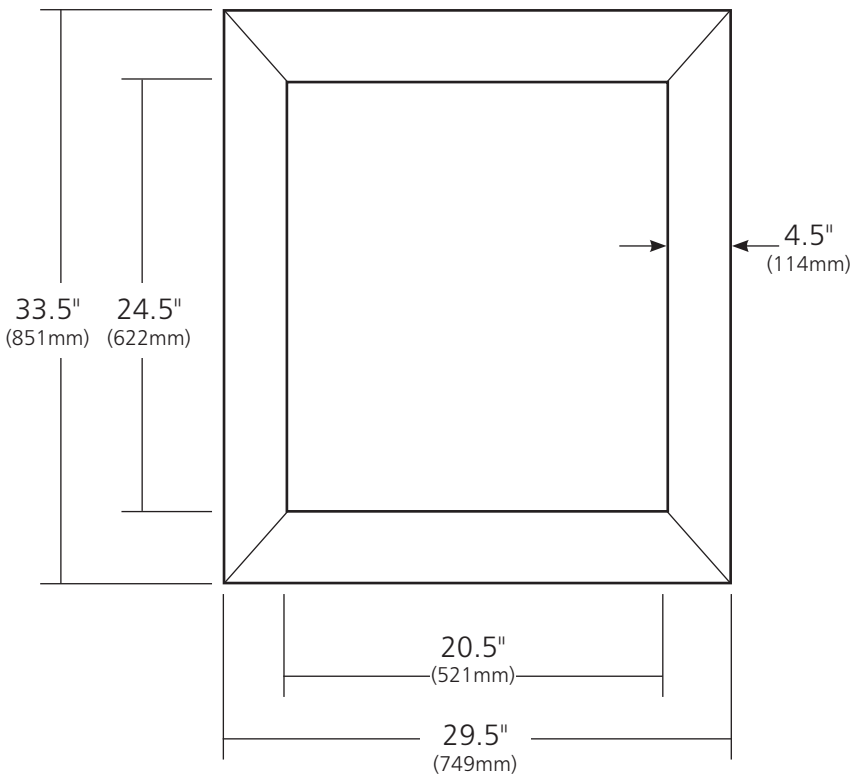

SPECIFICATIONS

PORTOLA LARGE MIRROR

NativeStone™ Collection

NSMR3430-A Ash
NSMR3430-S Slate
NSMR3430-P Pearl

PRODUCT DETAILS

- 29.5" x 33.5" x 2.5" (749mm x 851mm x 64mm)
- Sealed with impermeable nano sealer
- Handcrafted from sustainable NativeStone™

INSTALLATION

- Vertical or Horizontal
- Mounting hardware included

IMPORTANT

Due to the handcrafted nature of this product, it will vary in finish, texture, and other details. Dimensions may vary up to 1/2" (13mm).