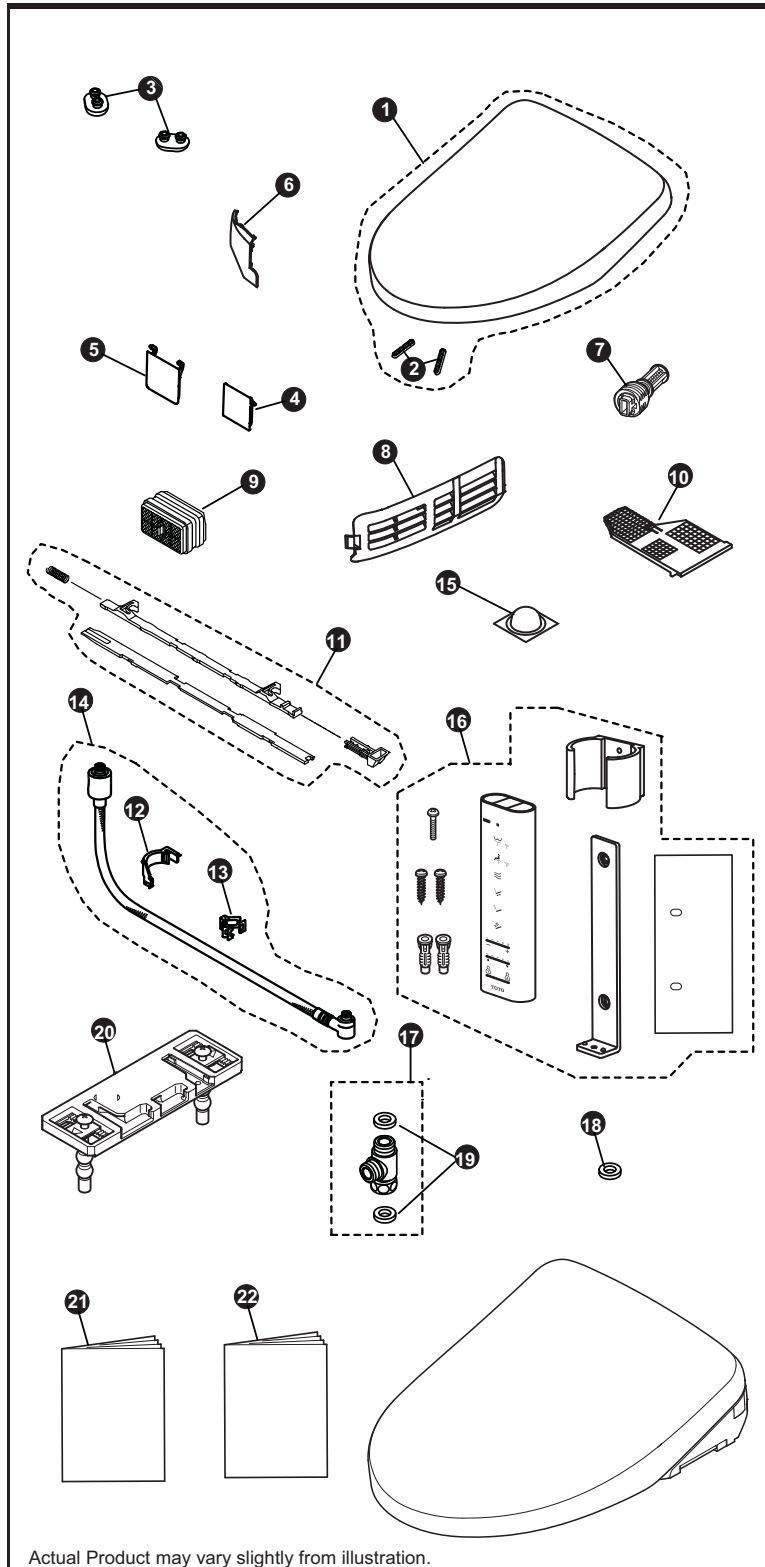

SW3044(T40)/SW3046(T40) & SW3054(T40)/SW3056(T40)

SW3044 - S500e Classic Lid
 SW3046 - S500e Contemporary Lid
 SW3054 - S550e Classic Lid
 SW3056 - S550e Contemporary Lid

SW3044T40 - S500e Washlet+ Classic Lid
 SW3046T40 - S500e Washlet+ Contemporary Lid
 SW3054T40 - S550e Washlet+ Classic Lid
 SW3056T40 - S550e Washlet+ Contemporary Lid

Washlet® S500e/S550e

Item	Part	Description
1	THU6025#01	Contemporary Lid - Cotton White
	THU6025#12	Contemporary Lid - Sedona Beige
	THU6026#01	Classic Lid - Cotton White
	THU6026#12	Classic Lid - Sedona Beige
2	THU6068	Lid Bumpers (x2)
3	THU9337	Seat Bumpers (x2)
4	THU6070#01	Dryer Door - Cotton White
	THU6070#12	Dryer Door - Sedona Beige
5	THU6069#01	Wand Door - Cotton White
	THU6069#12	Wand Door - Sedona Beige
6	THU6061#01	Side Cover for non Washlet+ - Cotton White
	THU6061#12	Side Cover for non Washlet+ - Sedona Beige
	THU6060#01	Side Cover for Washlet+ - Cotton White
	THU6060#12	Side Cover for Washlet+ - Sedona Beige
7	THU6071	Water Filter Drain Valve
8	THU6030	Deodorizer Louver
9	THU9476	Deodorizer Catalyst
10	THU6058#01	Deodorizer Air Filter - Cotton White
	THU6058#12	Deodorizer Air Filter - Sedona Beige
11	THU6044	Lever Assembly
12	THU6072	Water Supply Connection Cover
13	THU9484	Water Supply Connection Clip
14	THU6052	Water Supply Hose for standard connection
	THU6051	Water Supply Hose for Washlet+
15	THU9488	Top Lid Cushion
16	THU6055	S550e Remote Control Assembly
	THU6056	S500e Remote Control Assembly
17	THU9339	Junction Valve
18	9BU9155	Rubber Washer for Junction Valve
19	THU9340	Fiber Washers for Junction Valve
20	THU6050	Baseplate Assembly
21	THU6062	Intruction Manual Packet
22	THU6064	Installation Manual for standard connection
	THU6063	Installation Manual for Washlet+

Note:

Product Number Explanations

Washlet®
 (SW) Washlet®
 (3044) S500e Classic
 (3046) S500e Contemporary
 (3054) S550e Classic
 (3056) S500e Contemporary
 (T40) Washlet+

Colors
 (#01) Cotton White
 (#12) Sedona Beige