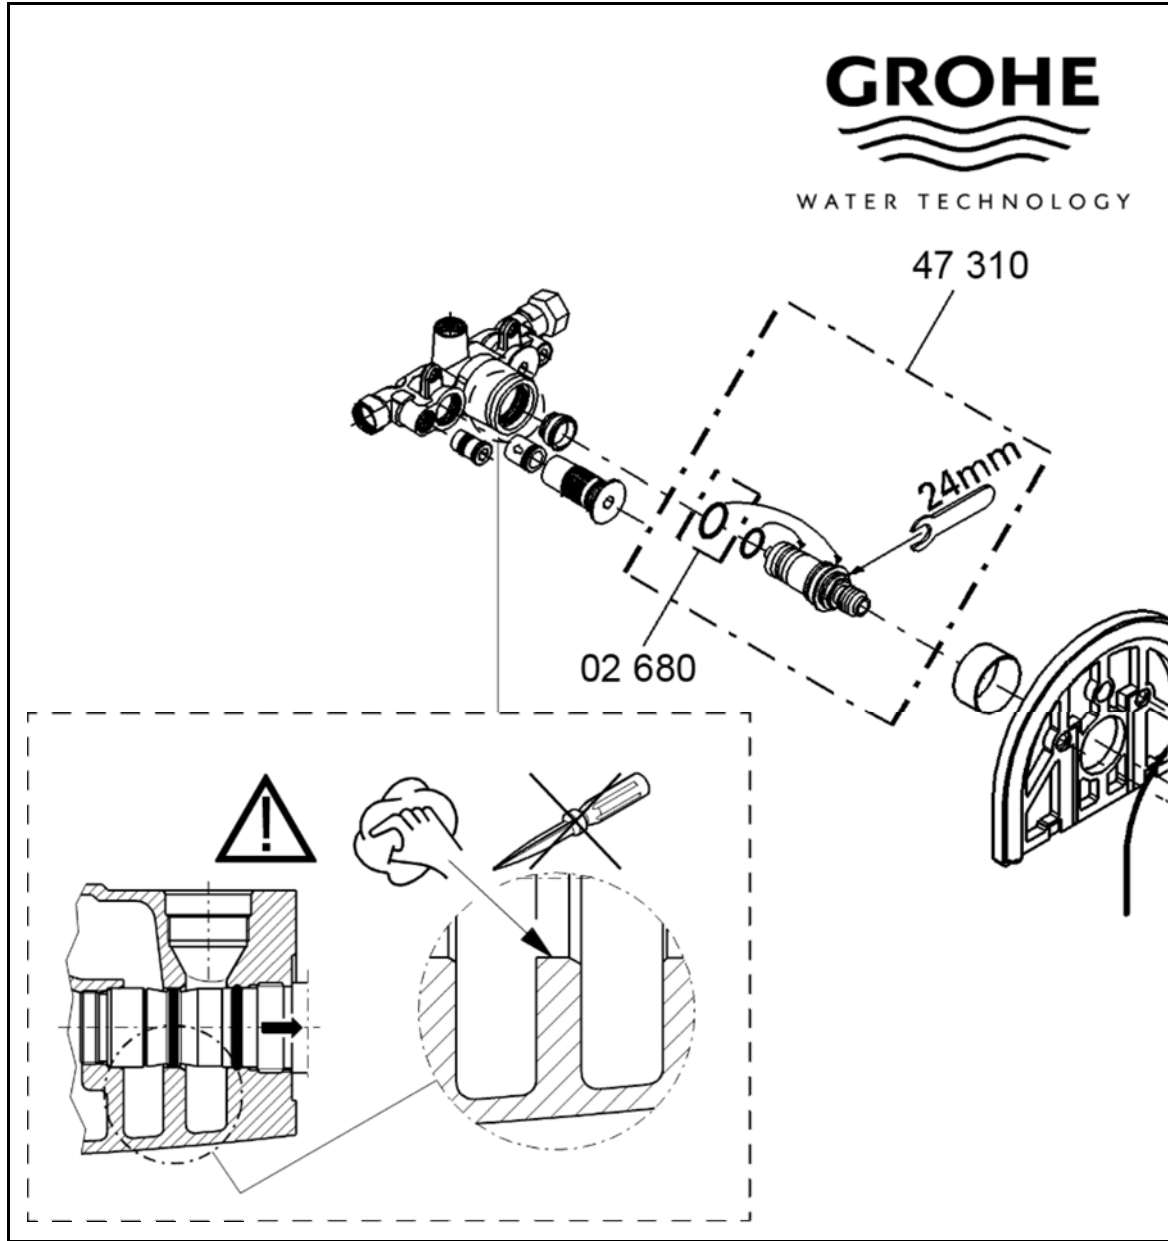

GROHE

WATER TECHNOLOGY

97.928.031/ÄM 3649/08.99