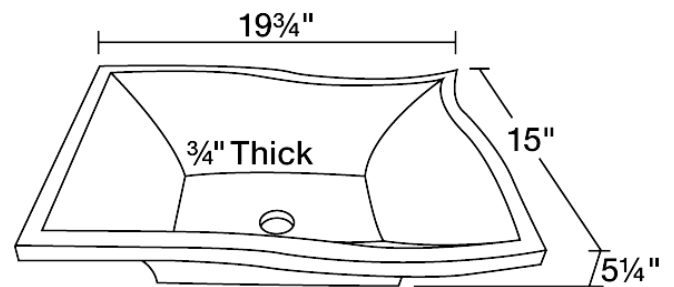

P958

Egyptian Yellow Marble Vessel Sink

The P958 Egyptian yellow marble vessel sink is made from natural marble. The sink is carved from a large block of marble and hand-polished for a smooth, easy to clean finish. The unique shape of the sink is sure to turn heads in any room. The warm yellow color really stands out and the tan and brown veins that run through the sink add character and texture. Since marble is a natural stone, the details will vary in color and pattern from sink to sink. A matching stone waterfall faucet is available to correspond with this sink. The overall dimensions for the P958 are 19 3/4" x 15" x 5 1/4" and a 21" minimum cabinet size is required. As always, our stone sinks are covered under a limited lifetime warranty for as long as you own the sink.

Tech Specs

- 3/4" Thick Bowl
- Hand-Polished Marble
- Lifetime Warranty
- Yellow-Colored Stone Throughout

Dimensions

Accessories Available