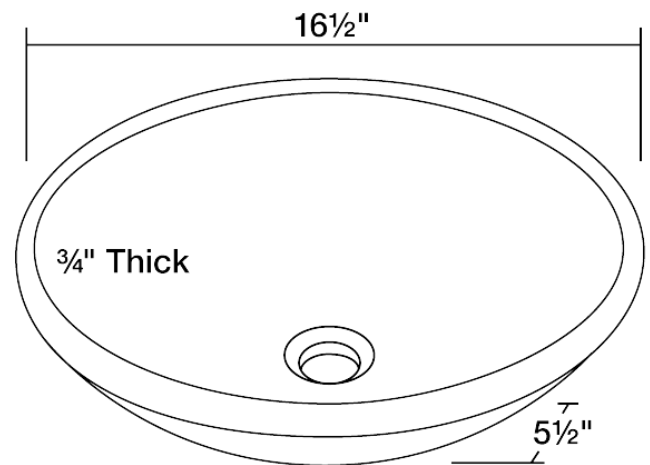

P816

Red Lava Glass Bathroom Sink

The P816 red lava glass vessel sink is manufactured using fully tempered glass. This allows for higher temperatures to come in contact with your sink without any damage. Glass is more sanitary than other materials because it is non-porous, will not absorb stains or odors and is easy to clean. This classic bowl-shaped vessel has vibrant red and yellow foil dancing around an embossed pattern throughout the sink. A matching glass waterfall faucet is available to correspond with this sink. The overall dimensions for the P816 are 16 1/2" x 16 1/2" x 5 1/2" and an 18" minimum cabinet size is required. As always, our glass sinks are covered under a limited lifetime warranty for as long as you own the sink.

Tech Specs

- Tempered Glass
- Lifetime Warranty
- Painted Glass

Dimensions

Accessories Available