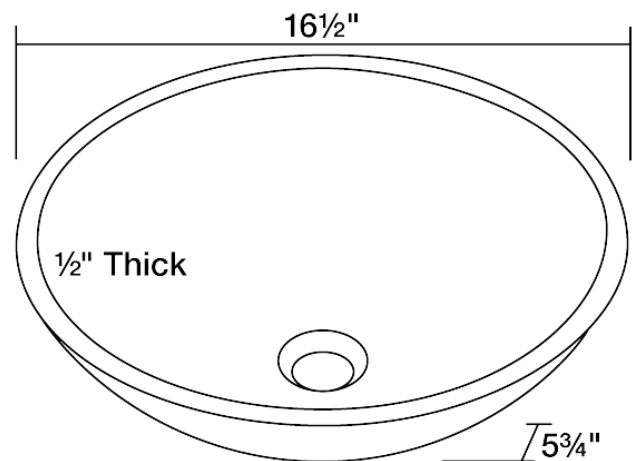

### Foil Undertone Glass Vessel Sink

The P806 foil undertone glass vessel sink is manufactured using fully tempered glass. This allows for higher temperatures to come in contact with your sink without any damage. Glass is more sanitary than other materials because it is non-porous, will not absorb stains or odors and is easy to clean. This classic bowl-shaped vessel has light and dark shades of blue foil on the base which is sure to stand out in any bathroom. A matching glass waterfall faucet is available to correspond with this sink. The overall dimensions for the P806 are 16 1/2" x 16 1/2" x 5 3/4" and an 18" minimum cabinet size is required. As always, our glass sinks are covered under a limited lifetime warranty for as long as you own the sink.

### Dimensions