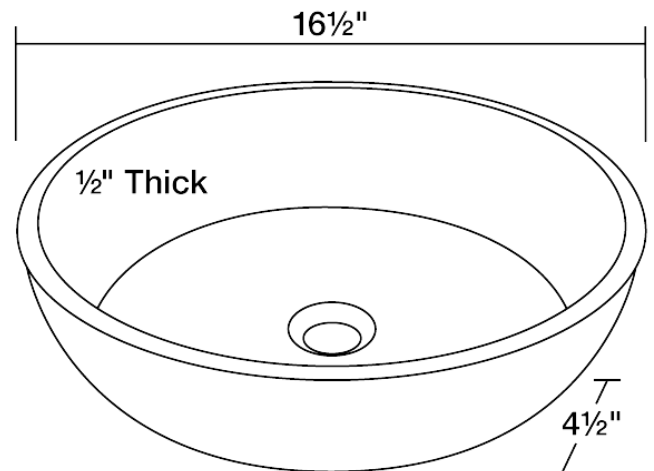

P526

Clear Glass Vessel Bathroom Sink

The P526 clear vessel sink is manufactured using fully tempered glass. This allows for higher temperatures to come in contact with your sink without any damage. Glass is more sanitary than other materials because it is non-porous, will not absorb stains or odors and is easy to clean. This classic bowl-shaped vessel is made from clear glass that is sure to fit into any bathroom style. A matching glass waterfall faucet is available to correspond with this sink. The overall dimensions for the P526 are 16 1/2" x 16 1/2" x 4 1/2" and an 18" minimum cabinet size is required. As always, our glass sinks are covered under a limited lifetime warranty for as long as you own the sink.

Tech Specs

- Tempered Glass
- Lifetime Warranty
- Clear Glass

Dimensions

Accessories Available