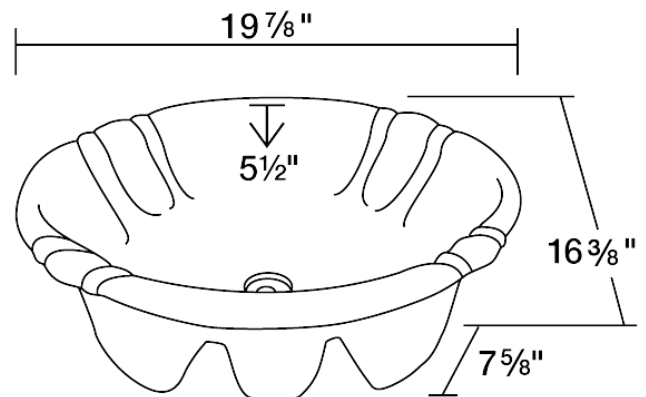

P5181OB

Porcelain Vessel / Drop-In Sink

The P5181OB porcelain vessel/overmount sink is made from true vitreous china which is triple glazed and triple fired to ensure your sink is durable and strong. Our bisque color is a beige hue that contains a yellow tint. An overmounted vanity sink is traditionally found in most bathrooms and can be used with any type of countertops. This sink can also be installed as a vessel. The overall dimensions for the P5181OB are 19 7/8" x 16 3/8" x 7 5/8" and requires a 21" minimum cabinet size. Pop-up drains in a variety of finishes are available with this sink model. As always, our porcelain sinks are covered under a limited lifetime warranty for as long as you own the sink.

Tech Specs

- Topmount or Vessel Installation
- 21" Minimum Cabinet Size
- True Vitreous China
- Multiple Colors Available
- No Hardware Needed
- cUPC Certified (Uniform Plumbing Code)
- Lifetime Warranty

Dimensions

Accessories Available