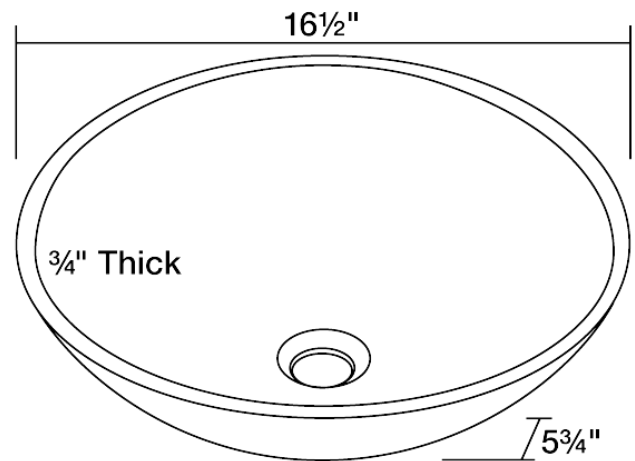

P506

Double Layer Glass Vessel Sink

The P506 double layer glass vessel sink is manufactured using fully tempered glass. This allows for higher temperatures to come in contact with your sink without any damage. Glass is more sanitary than other materials because it is non-porous, will not absorb stains or odors and is easy to clean. This classic bowl-shaped vessel has double layered colors of orange and yellow and is sure to stand out in any bathroom. A matching glass waterfall faucet is available to correspond with this sink. The overall dimensions for the P506 are 16 1/2" x 16 1/2" x 5 3/4" and an 18" minimum cabinet size is required. As always, our glass sinks are covered under a limited lifetime warranty for as long as you own the sink.

Tech Specs

- Tempered Glass
- Lifetime Warranty
- Double-Layer Colored Glass

Dimensions

Accessories Available