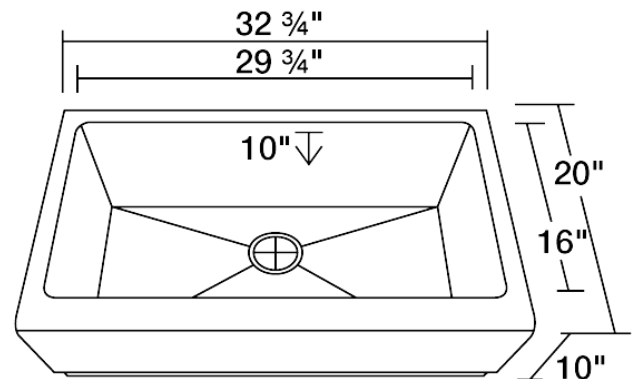

P504

Single Bowl Stainless Steel Apron Sink

Apron style sinks, especially stainless steel, are becoming a popular choice for today's kitchens. The P504 features a large single-bowl design. The overall dimensions of the P504 are 32 3/4" x 20" x 10". Our stainless steel apron sinks are constructed from high-quality, 16-gauge, 304 steel - 25% thicker than standard 18-gauge. Most models are made of one-piece construction which ensures the sturdiest kitchen sink available. The P504 is guaranteed not to rust or stain, is fully insulated, and has a sound dampening pad. All of our stainless steel sinks are backed by a limited lifetime warranty and come with a cardboard cutout template and mounting hardware.

Tech Specs

- Farmhouse-Style/Apron Sink Installation
- 16-Gauge Steel
- Certified High-Quality 304 Stainless Steel
- Brushed Satin Finish
- Offset Drain
- Thick Sound Dampener Rubber Pad
- Fully Insulated
- Lifetime Warranty

Dimensions

Accessories Available