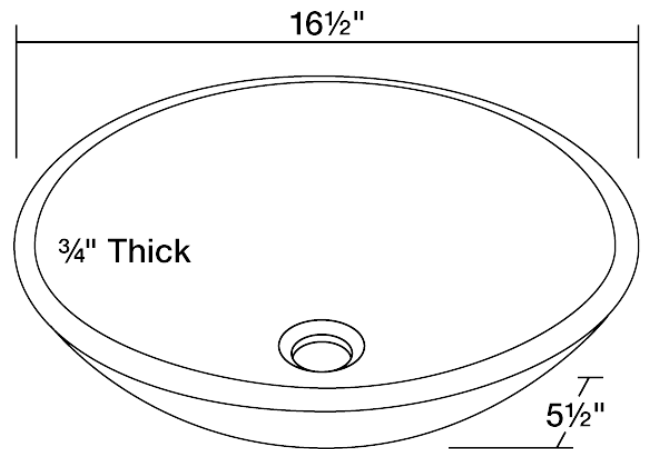

P426

Cracked Vineyard Glass Vessel Bathroom Sink

The P426 cracked vineyard vessel sink is manufactured using fully tempered glass. This allows for higher temperatures to come in contact with your sink without any damage. Glass is more sanitary than other materials because it is non-porous, will not absorb stains or odors and is easy to clean. This classic bowl-shaped vessel is adorned with a vineyard-themed acid etched glass pattern. Perfect for the wine connoisseur or for any bathroom that desires a unique twist. A matching glass waterfall faucet is available to correspond with this sink. The overall dimensions for the P426 are 16 1/2" x 16 1/2" x 5 1/2" and an 18" minimum cabinet size is required. As always, our glass sinks are covered under a limited lifetime warranty for as long as you own the sink.

Tech Specs

- Tempered Glass
- Lifetime Warranty
- Acid-Etched Vineyard Glass

Dimensions

Accessories Available