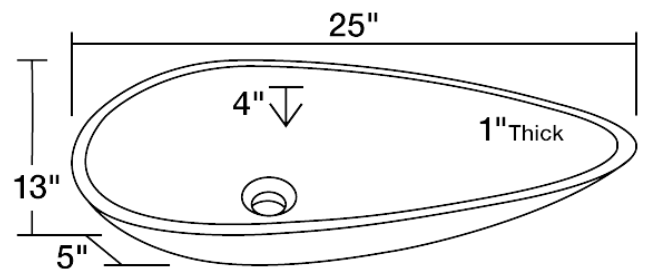

P368

Honed Basalt Vessel Sink

The P368 honed basalt black granite vessel sink is made from natural granite. The sink is carved from a large block of granite and hand-polished for a smooth, easy to clean finish. It is a uniquely shaped black granite vessel with a honed, or matte, finish. Since granite is a natural stone, the details will vary in color and pattern from sink to sink. A matching stone waterfall faucet is available to correspond with this sink. The overall dimensions for the P368 are 25" x 13" x 5" and a 27" minimum cabinet size is required. As always, our stone sinks are covered under a limited lifetime warranty for as long as you own the sink.

Tech Specs

- 1" Thick Bowl
- Hand-Polished Granite
- Lifetime Warranty

Dimensions

Accessories Available