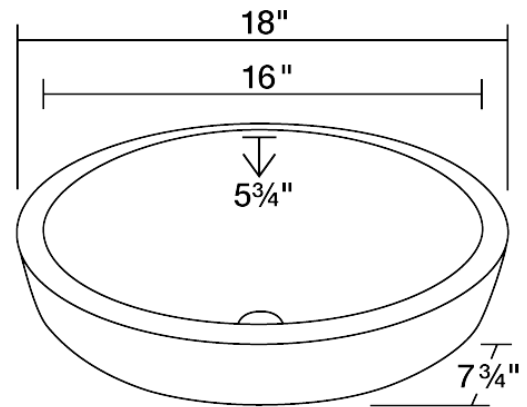

P28122VW

Porcelain Vessel Sink

The P28122VW porcelain vessel sink offers a unique, modern look for any bathroom. It is made from true vitreous china, which is triple glazed and triple fired to ensure your sink is durable and strong. Because this sink is a vessel, no mounting hardware is needed. The overall dimensions for the P28122VW are 18" x 18" x 7 3/4" and an 18" minimum cabinet size is required. Vessel sinks require a special spring-loaded pop-up drain, which we offer in a variety of finishes to fit your decor. As always, our porcelain sinks are covered under a limited lifetime warranty for as long as you own the sink.

Tech Specs

- Vessel Installation
- 18" Minimum Cabinet Size
- True Vitreous China
- Multiple Colors Available
- No Hardware Needed
- cUPC Certified (Uniform Plumbing Code)
- Lifetime Warranty

Dimensions