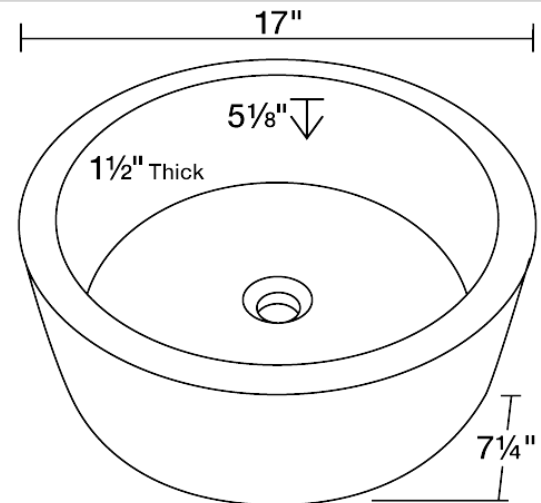

## Honed Basalt Vessel Sink

The P268 honed basalt black granite vessel sink is made from natural granite. The sink is carved from a large block of granite and hand-polished for a smooth, easy to clean finish. It is a uniquely shaped black granite vessel with a honed, or matte, finish. Since granite is a natural stone, the details will vary in color and pattern from sink to sink. A matching stone waterfall faucet is available to correspond with this sink. The overall dimensions for the P268 are 17" x 17" x 7 1/4" and an 18" minimum cabinet size is required. As always, our stone sinks are covered under a limited lifetime warranty for as long as you own the sink.

### Tech Specs

- 1 1/2" Thick Bowl
- Hand-Polished Granite
- Lifetime Warranty

### Dimensions