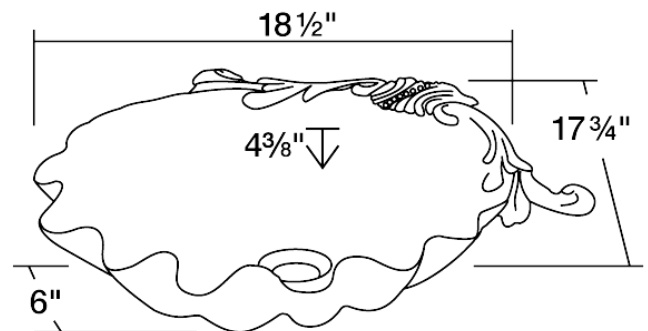

P259

Oval Vessel Bronze Bathroom Sink

The P259 oval vessel sink is made from pure bronze with one piece construction. The one piece construction ensures a strong, durable sink that will last a long time and the adornments are sure to add charm to any bathroom. This bronze sink is finished with a beautiful antique patina that will help to disguise minor scratches or blemishes that occur over time. The overall dimensions for the P259 are 18 1/2" x 17 3/4" x 6" with a centered drain and a 21" minimum cabinet size. As always, our bronze sinks are covered under a limited lifetime warranty for as long as you own the sink.

Tech Specs

- Vessel Installation
- Antique Patina Finish
- Center Drain
- One-Piece Construction
- Lifetime Warranty

Dimensions

Accessories Available