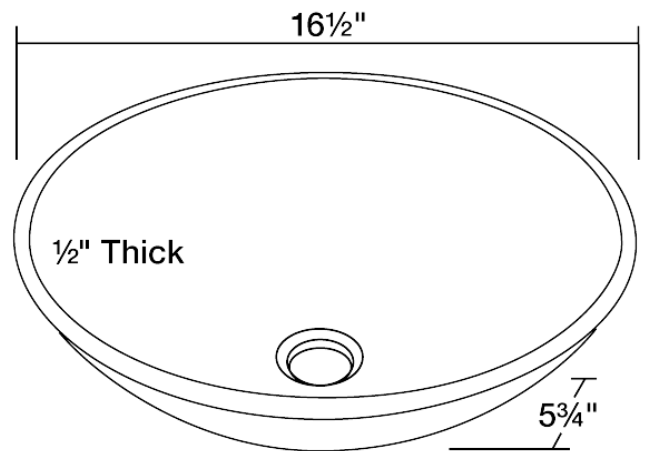

P236

Glass Vessel Bathroom Sink

The P236 Foil Undertone Glass Vessel Sink is manufactured using fully tempered glass, which is non-porous, easy to clean and resistant to stains and odors. This vessel sink contains a bronze-colored foil undertone with hints of gold throughout. A corresponding Glass Waterfall Faucet is available with this sink, which includes a matching disc and your choice of chrome, brushed nickel or oil rubbed bronze faucet. The overall dimensions for the P236 are 16 1/2" x 16 1/2" x 5 3/4" and an 18" minimum cabinet size is required. As always, our glass sinks are covered under a limited lifetime warranty for as long as you own the product.

Tech Specs

- Tempered Glass
- Lifetime Warranty
- Foil-Undertone Glass Sink

Dimensions

Accessories Available