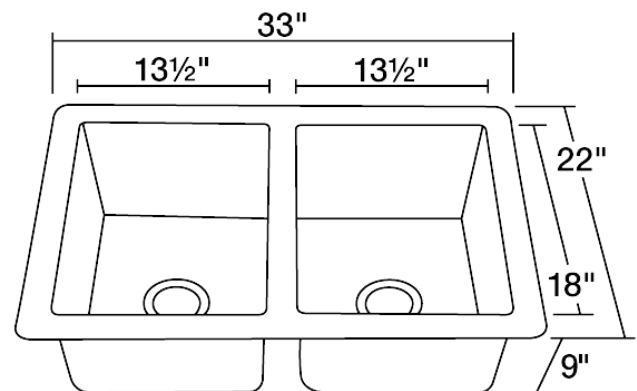

P209

Equal Double Bowl Copper Sink

The P209 equal double bowl undermount sink is made from 99% pure-mined copper. It is comprised using one piece construction, giving you a very strong and durable copper sink. Since copper is naturally anti-bacterial and stain resistant, it is great for busy households that benefit from low-maintenance materials. The hammered finish looks great and provides a mask for small scratches that may appear over time. The overall dimensions of the P209 are 33" x 22" x 9" and a 33" minimum cabinet size is required. The sink contains a centered 3 1/2" drain opening and copper strainers and flanges are available. The hand-crafted copper details are sure to add warmth and richness to any decor.

Tech Specs

- Undermount Installation
- Hammered Finish
- One-Piece Construction
- Naturally Antibacterial
- Cardboard Cutout Template Included
- Installation Hardware Included
- Lifetime Warranty

Dimensions

*Due to the handmade nature of this sink, dimensions may vary up to ~1/4"

Accessories Available