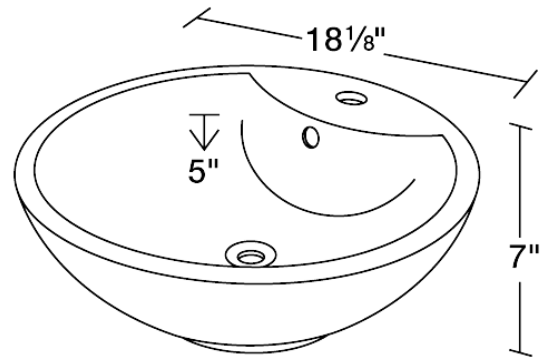

P2072VW

Porcelain Vessel Sink

The P2072VW porcelain vessel sink offers a unique, modern look for any bathroom. It is made from true vitreous china, which is triple glazed and triple fired to ensure your sink is durable and strong. Because this sink is a vessel, no mounting hardware is needed. The overall dimensions for the P2072VW are 18 1/8" x 18 1/8" x 7" and an 21" minimum cabinet size is required. Vessel sinks require a special spring-loaded pop-up drain, which we offer in a variety of finishes to fit your decor. As always, our porcelain sinks are covered under a limited lifetime warranty for as long as you own the sink.

Tech Specs

- Vessel Installation
- True Vitreous China
- No Hardware Needed
- Lifetime Warranty

Dimensions

Accessories Available