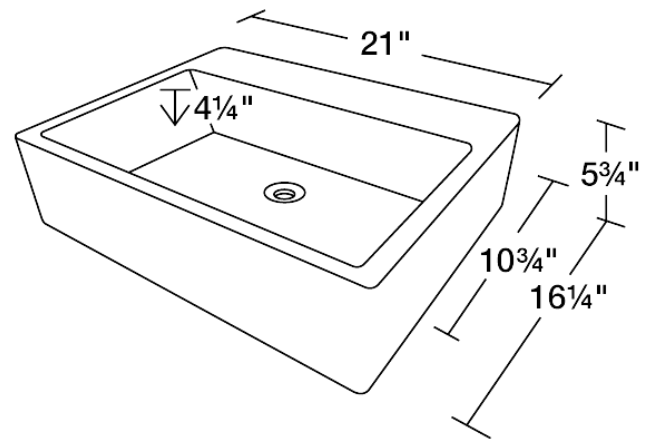

### Porcelain Vessel Sink

The P2052VW porcelain vessel sink offers a unique, modern look for any bathroom. It is made from true vitreous china, which is triple glazed and triple fired to ensure your sink is durable and strong. Because this sink is a vessel, no mounting hardware is needed. The overall dimensions for the P2052VW are 21" x 16 1/4" x 5 3/4" and a 21" minimum cabinet size is required. Vessel sinks require a special spring-loaded pop-up drain, which we offer in a variety of finishes to fit your decor. As always, our porcelain sinks are covered under a limited lifetime warranty for as long as you own the sink.

### Dimensions