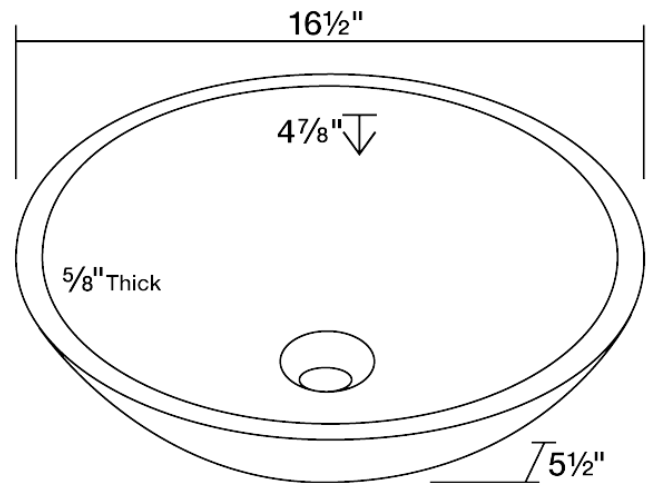

## Marble Vessel Sink

The P158 marble vessel sink is made from natural marble. The sink is carved from a large block of marble and hand-polished for a smooth, easy to clean finish. This sink has a black base with shades of white and orange veins running throughout. Since marble is a natural stone, the details will vary in color and pattern from sink to sink. The overall dimensions for the P158 are 16 1/2" x 16 1/2" x 5 1/2" and an 18" minimum cabinet size is required. As always, our stone sinks are covered under a limited lifetime warranty for as long as you own the sink.

## Tech Specs

- 5/8" Thick Bowl
- Hand-Polished Marble
- Lifetime Warranty
- Natural Veins Throughout

## Dimensions