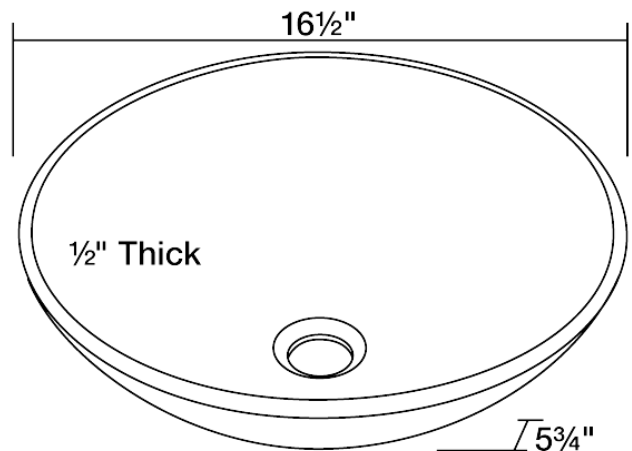

Dimensions