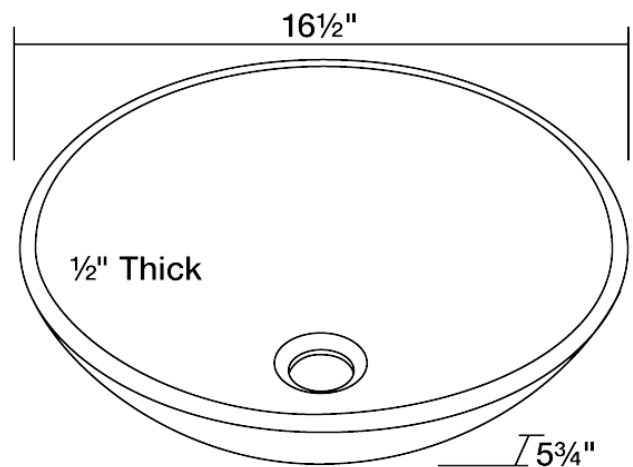

Dimensions