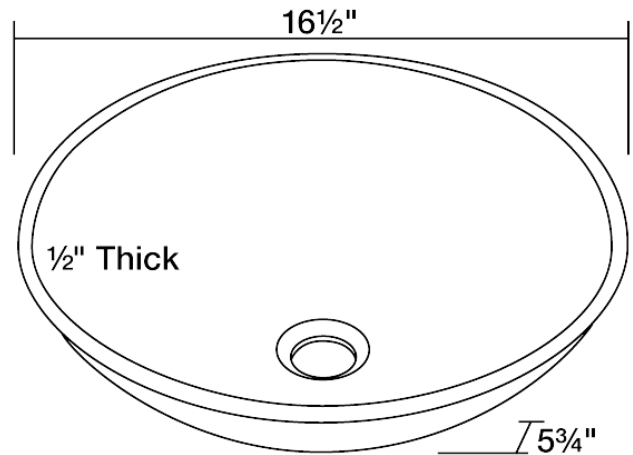

Dimensions