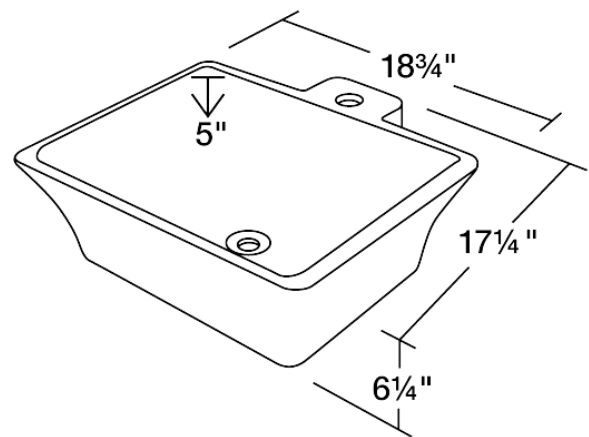

P092VB

Vessel Porcelain Sink

The P092VB porcelain vessel sink offers a unique, modern look for any bathroom. It is made from true vitreous china, which is triple glazed and triple fired to ensure your sink is durable and strong. Our bisque color is a beige hue that contains a yellow tint. Because this sink is a vessel, no mounting hardware is needed. The overall dimensions for the P092VB are 18 3/4" x 17 1/4" x 6 1/4" and a 21" minimum cabinet size is required. Vessel sinks require a special spring-loaded pop-up drain, which we offer in a variety of finishes to fit your decor. As always, our porcelain sinks are covered under a limited lifetime warranty for as long as you own the sink.

Tech Specs

- Vessel Installation
- True Vitreous China
- No Hardware Needed
- Lifetime Warranty

Dimensions

Accessories Available