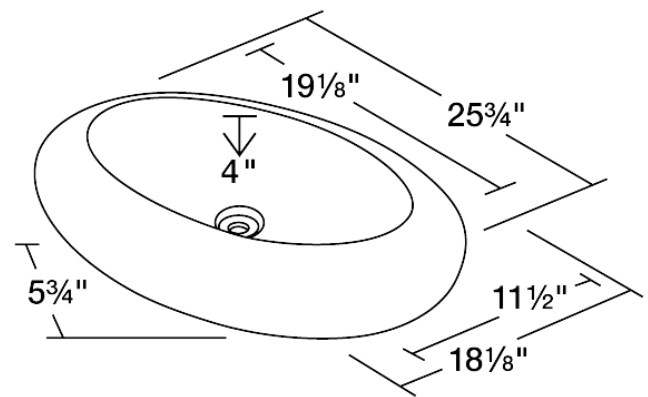

P08VB

Porcelain Vessel Sink

The P08VB porcelain vessel sink offers a unique, modern look for any bathroom. It is made from true vitreous china, which is triple glazed and triple fired to ensure your sink is durable and strong. Our bisque color is a beige hue that contains a yellow tint. Because this sink is a vessel, no mounting hardware is needed. The overall dimensions for the P08VB are 25 3/4" x 18 1/8" x 5 3/4" and a 27" minimum cabinet size is required. Vessel sinks require a special spring-loaded pop-up drain, which we offer in a variety of finishes to fit your decor. As always, our porcelain sinks are covered under a limited lifetime warranty for as long as you own the sink.

Tech Specs

- Vessel Installation
- True Vitreous China
- No Hardware Needed
- Lifetime Warranty

Dimensions

Accessories Available