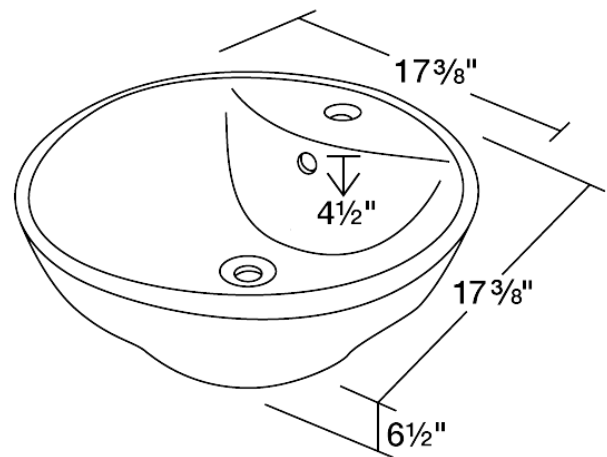

### Porcelain Vessel Sink

The P072VB porcelain vessel sink offers a unique, modern look for any bathroom. It is made from true vitreous china, which is triple glazed and triple fired to ensure your sink is durable and strong. Our bisque color is a beige hue that contains a yellow tint. Because this sink is a vessel, no mounting hardware is needed. The overall dimensions for the P072VB are 17 3/8" x 17 3/8" x 6 1/2" and an 18" minimum cabinet size is required. Vessel sinks require a special spring-loaded pop-up drain, which we offer in a variety of finishes to fit your decor. As always, our porcelain sinks are covered under a limited lifetime warranty for as long as you own the sink.

### Dimensions