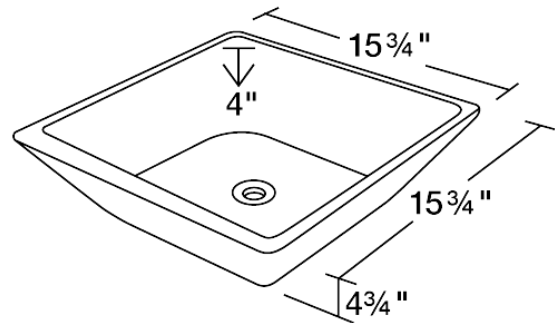

P071VW

Porcelain Vessel Sink

The P071VW porcelain vessel sink offers a unique, modern look for any bathroom. It is made from true vitreous china, which is triple glazed and triple fired to ensure your sink is durable and strong. Because this sink is a vessel, no mounting hardware is needed. The overall dimensions for the P071VW are 15 3/4" x 15 3/4" x 4 3/4" and an 18" minimum cabinet size is required. Vessel sinks require a special spring-loaded pop-up drain, which we offer in a variety of finishes to fit your decor. As always, our porcelain sinks are covered under a limited lifetime warranty for as long as you own the sink.

Tech Specs

- Vessel Installation
- True Vitreous China
- No Hardware Needed
- Lifetime Warranty

Dimensions

Accessories Available