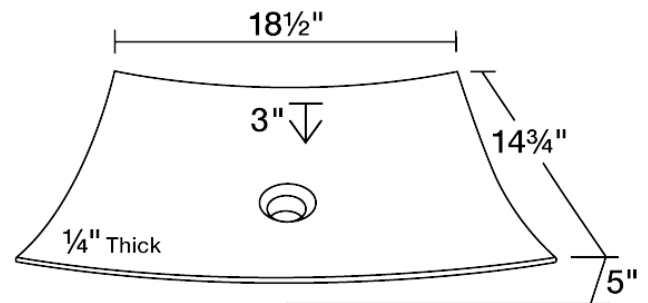

P068

Honed Basalt Vessel Sink

The P068 honed basalt black granite vessel sink is made from natural granite. The sink is carved from a large block of granite and hand-polished for a smooth, easy to clean finish. It is a uniquely shaped black granite vessel with a honed, or matte, finish. Since granite is a natural stone, the details will vary in color and pattern from sink to sink. A matching stone waterfall faucet is available to correspond with this sink. The overall dimensions for the P068 are 18 1/2" x 14 3/4" x 5" and a 21" minimum cabinet size is required. As always, our stone sinks are covered under a limited lifetime warranty for as long as you own the sink.

Tech Specs

- 1/4" Thick Bowl
- Hand-Polished Granite
- Lifetime Warranty

Dimensions

Accessories Available