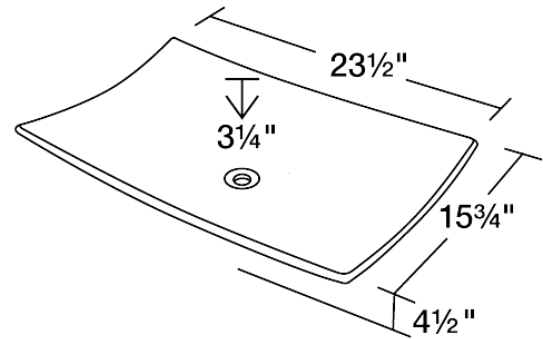

### Porcelain Vessel Sink

The P063VW porcelain vessel sink offers a unique, modern look for any bathroom. It is made from true vitreous china, which is triple glazed and triple fired to ensure your sink is durable and strong. Because this sink is a vessel, no mounting hardware is needed. The overall dimensions for the P063VW are 23 1/2" x 15 3/4" x 4 1/2" and a 24" minimum cabinet size is required. Vessel sinks require a special spring-loaded pop-up drain, which we offer in a variety of finishes to fit your decor. As always, our porcelain sinks are covered under a limited lifetime warranty for as long as you own the sink.

### Dimensions